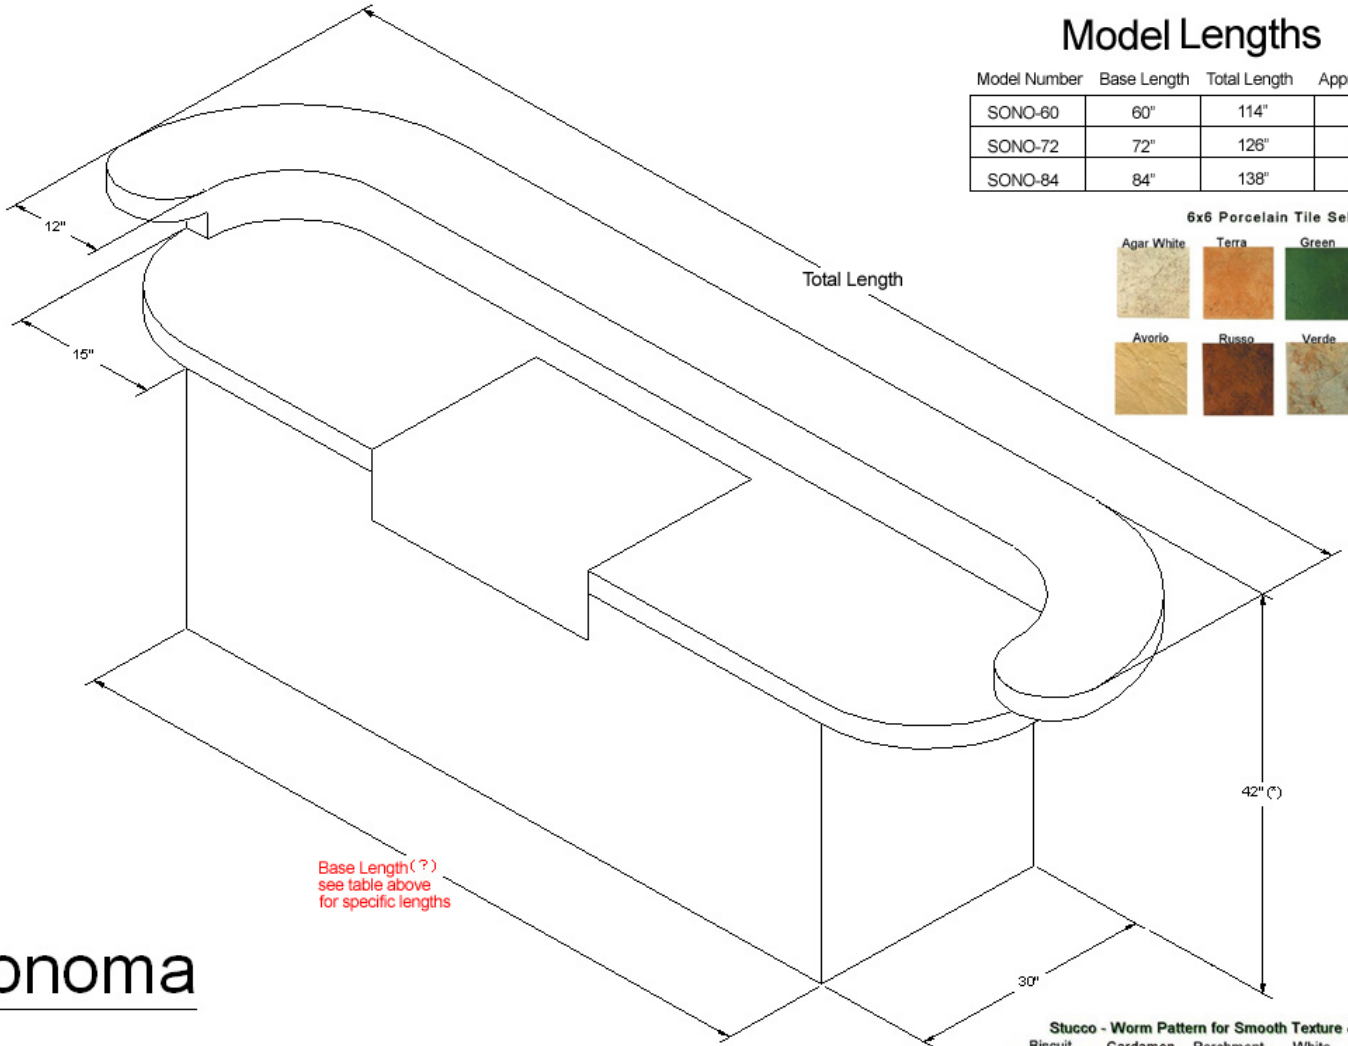

Model Lengths

Model Number	Base Length	Total Length	Approx. Weight
SONO-60	60"	114"	450lbs
SONO-72	72"	126"	540lbs
SONO-84	84"	138"	630lbs

6x6 Porcelain Tile Selection

Stucco - Worm Pattern for Smooth Texture & Finish.

Sonoma

Dimensions and tile layout may vary.
 This drawing is for visualization purposes only.
 (*) Height will vary depending on level adjustment.

Due to the limitations of desktop scanners and the relative inconsistencies of various display monitors, the colors you see on your screen may not be a totally accurate reproduction of the actual product. We strive to make our colors as accurate as possible, but screen images are intended as a guide only and should not be regarded as absolutely correct. If you would like more information, please call Customer Service at (877) 743-2269.