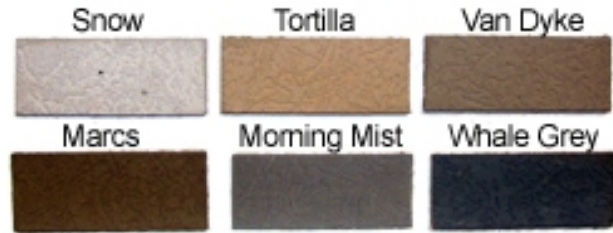

Tile Selection

Model Length

Model Number	Base Length	Total Length	Approx. Weight
5MS	60"	80"	450lbs
6MS	72"	92"	540lbs
7MS	84"	104"	630lbs
8MS	96"	116"	720lbs

Stucco Selection

MOKI

Due to the limitations of desktop scanners and the relative inconsistencies of various display monitors, the colors you see on your screen may not be a totally accurate reproduction of the actual product. We strive to make our colors as accurate as possible, but screen images are intended as a guide only and should not be regarded as absolutely correct. If you would like more information, please call Customer Service at (877) 743-2269.