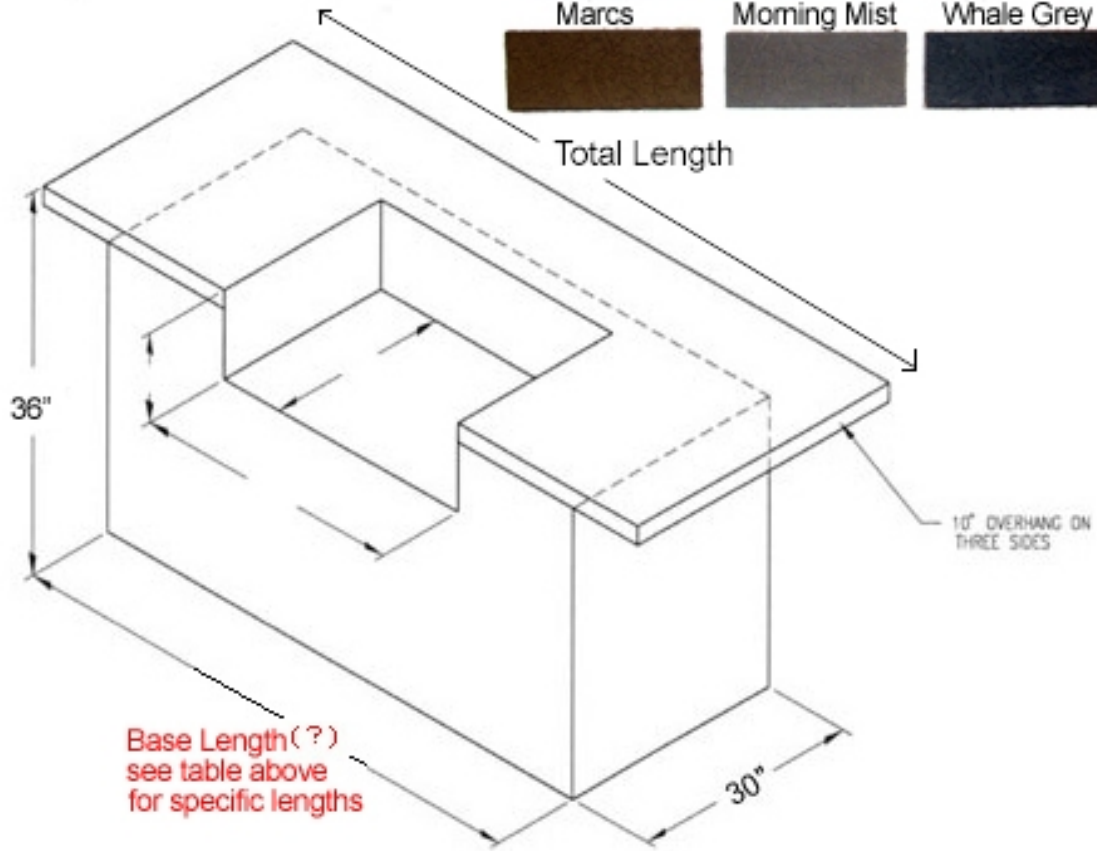

Tile Selection

Model Length

Model Number	Base Length	Total Length	Approx. Weight
5MS	60"	80"	450lbs
6MS	72"	92"	540lbs
7MS	84"	104"	630lbs
8MS	96"	116"	720lbs

Stucco Selection

MOKI

Due to the limitations of desktop scanners and the relative inconsistencies of various display monitors, the colors you see on your screen may not be a totally accurate reproduction of the actual product. We strive to make our colors as accurate as possible, but screen images are intended as a guide only and should not be regarded as absolutely correct. If you would like more information, please call Customer Service at (877) 743-2269.