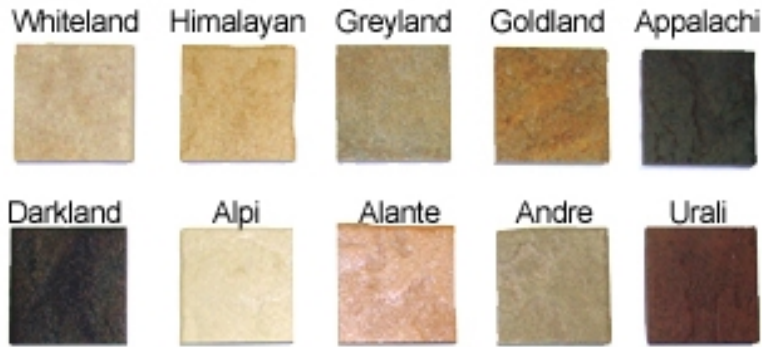

Tile Selection

Model Length

Model Number	Base Length	Total Length	Approx. Weight
5MS	60"	80"	450lbs
6MS	72"	92"	540lbs
7MS	84"	104"	630lbs
8MS	96"	116"	720lbs

Stucco Selection

MOKI

Due to the limitations of desktop scanners and the relative inconsistencies of various display monitors, the colors you see on your screen may not be a totally accurate reproduction of the actual product. We strive to make our colors as accurate as possible, but screen images are intended as a guide only and should not be regarded as absolutely correct. If you would like more information, please call Customer Service at (877) 743-2269.