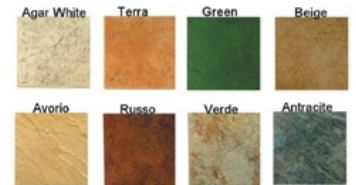

# Model Lengths

Model Number	Base Length	Total Length	Approx. Weight
MLBU-48	48"	78"	300lbs
MLBU-60	60"	90"	375lbs
MLBU-72	72"	102"	450lbs
MLBU-84	84"	114"	525lbs

### Stucco - Worm Pattern for Smooth Texture & Finish.

Dimensions and tile layout may vary.  
This drawing is for visualization purposes only.  
(\*) Height will vary depending on level adjustment.

Due to the limitations of desktop scanners and the relative inconsistencies of various display monitors, the colors you see on your screen may not be a totally accurate reproduction of the actual product. We strive to make our colors as accurate as possible, but screen images are intended as a guide only and should not be regarded as absolutely correct. If you would like more information, please call Customer Service at (877) 743-2269.