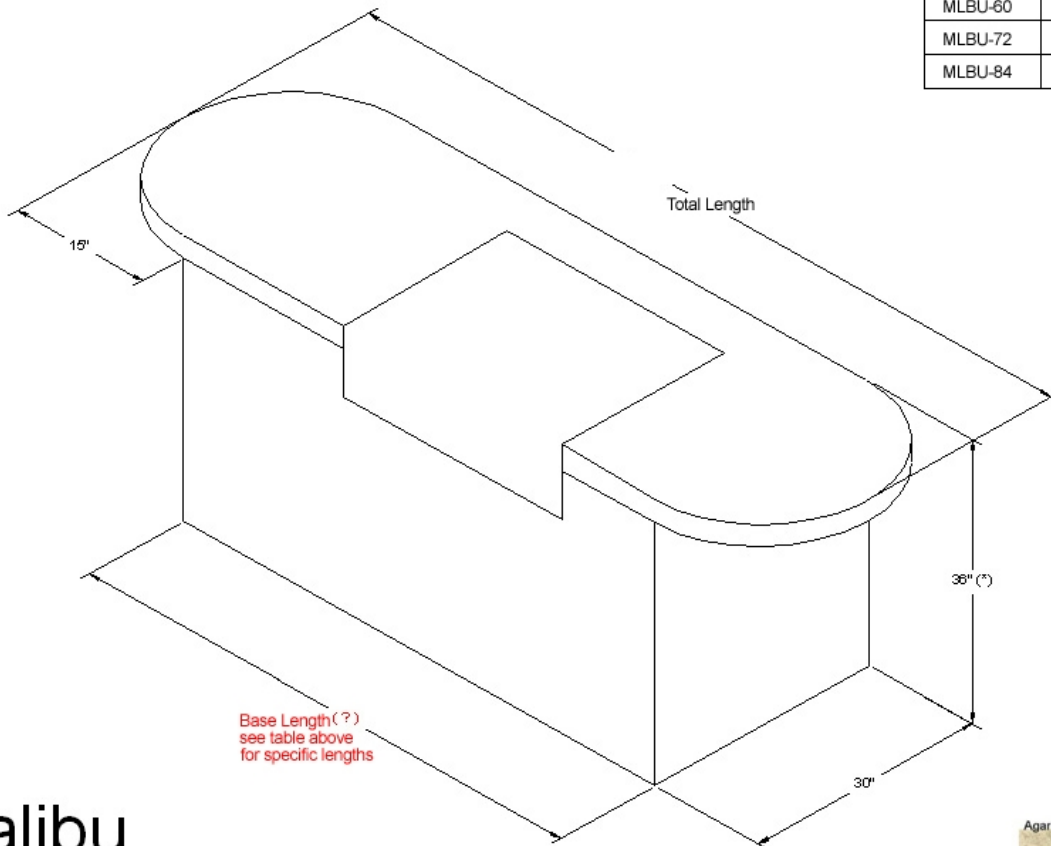

# Model Lengths

Model Number	Base Length	Total Length	Approx. Weight
MLBU-48	48"	78"	300lbs
MLBU-60	60"	90"	375lbs
MLBU-72	72"	102"	450lbs
MLBU-84	84"	114"	525lbs

### Stucco - Worm Pattern for Smooth Texture & Finish.

Dimensions and tile layout may vary.  
This drawing is for visualization purposes only.  
(\*) Height will vary depending on level adjustment.

Due to the limitations of desktop scanners and the relative inconsistencies of various display monitors, the colors you see on your screen may not be a totally accurate reproduction of the actual product. We strive to make our colors as accurate as possible, but screen images are intended as a guide only and should not be regarded as absolutely correct. If you would like more information, please call Customer Service at (877) 743-2269.