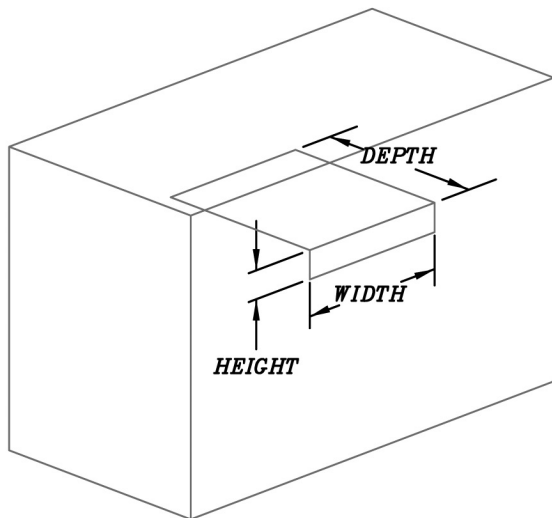

GRIDDLE

ENCLOSURE

GRIDDLE

ENCLOSURE

GRIDDLE AND ENCLOSURE

ISO VIEW
GRIDDLE AND ENCLOSURE

| CUT OUT DIMENSIONS | |
|--------------------|-----------|
| HEIGHT | 2-1/2" |
| WIDTH | 1'-1 1/4" |
| DEPTH | 1'-7" |