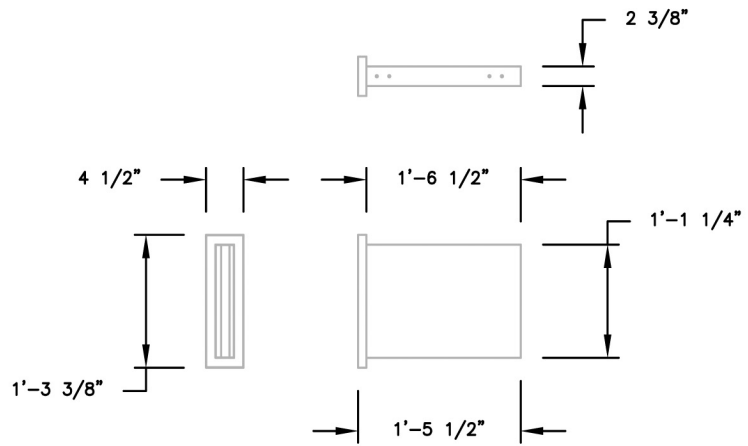

GRIDDLE

ENCLOSURE

GRIDDLE

ENCLOSURE

GRIDDLE AND ENCLOSURE

ISO VIEW
GRIDDLE AND ENCLOSURE

| CUT OUT DIMENSIONS | |
|--------------------|-----------|
| HEIGHT | 2-1/2" |
| WIDTH | 1'-1 1/4" |
| DEPTH | 1'-7" |