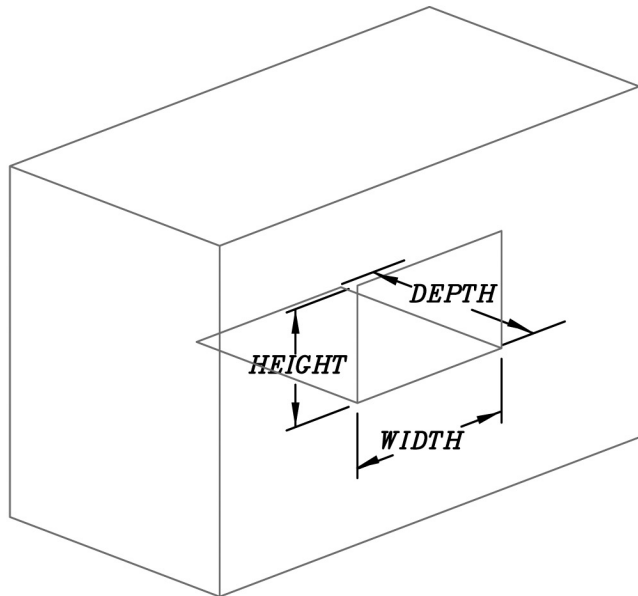

ISO VIEW
WARMER DRAWER

CUT OUT DIMENSIONS	
HEIGHT	10"
WIDTH	2'-4 3/4"
DEPTH	1'-9"

NOTE:
DUE TO OUR CONTINUOUS IMPROVEMENT PROGRAM, ALL MODELS
AND SPECIFICATIONS ARE SUBJECT TO CHANGE WITHOUT NOTICE.