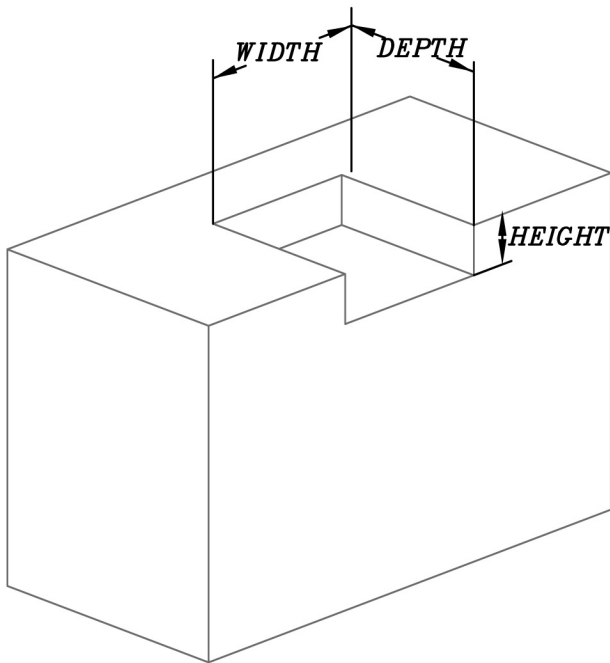

ISO VIEW  
DROP IN WARMER

CUT OUT DIMENSIONS	
HEIGHT	7 3/4"
WIDTH	1'-0"
DEPTH	2'-10"

NOTE:  
DUE TO OUR CONTINUOUS IMPROVEMENT PROGRAM, ALL MODELS  
AND SPECIFICATIONS ARE SUBJECT TO CHANGE WITHOUT NOTICE.