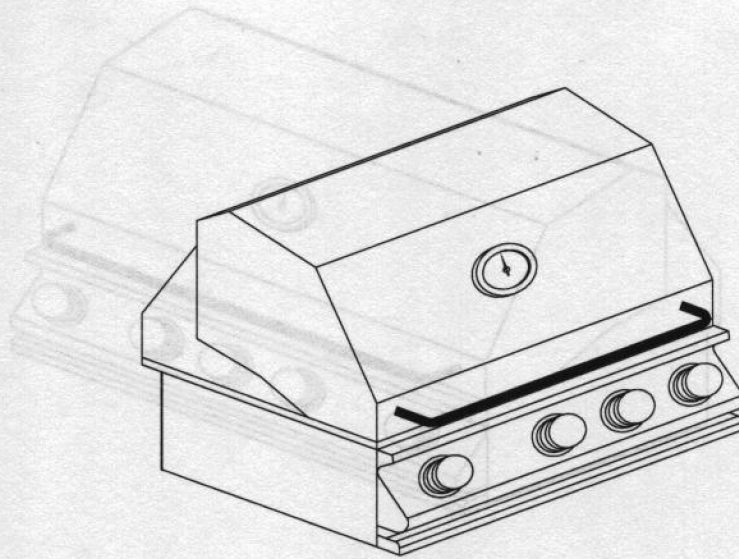

BAR-B-Q'S
3 BURNER GRILL

CUT OUT DIMENSIONS

3 BURNER GRILL	
WIDTH	23 1/2"
DEPTH	22 1/2"
HEIGHT	9 1/4"

**NOTE: DUE TO OUR CONTINUOUS IMPROVEMENT PROGRAM,
ALL MODELS AND SPECIFICATIONS ARE SUBJECT TO
CHANGE WITHOUT PRIOR NOTICE.**