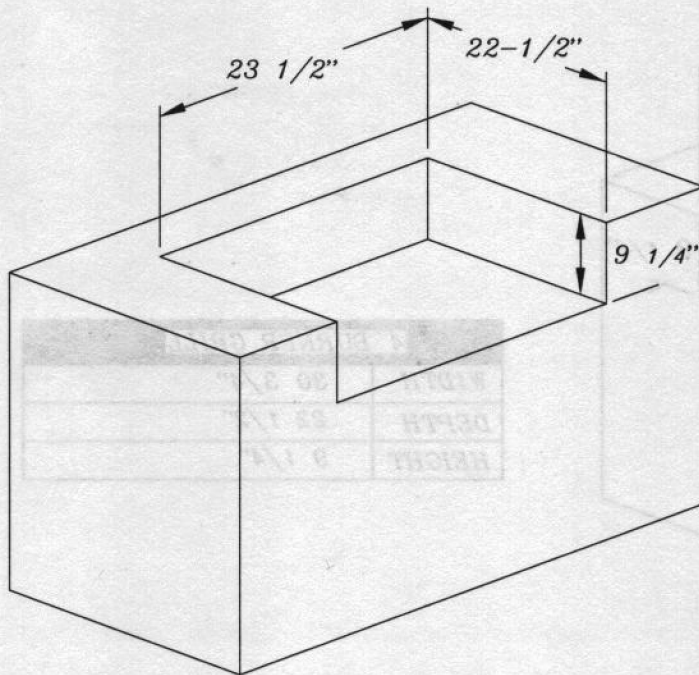

BAR-B-Q'S
3 BURNER GRILL

CUT OUT DIMENSIONS

3 BURNER GRILL	
WIDTH	23 1/2"
DEPTH	22 1/2"
HEIGHT	9 1/4"

**NOTE: DUE TO OUR CONTINUOUS IMPROVEMENT PROGRAM,
ALL MODELS AND SPECIFICATIONS ARE SUBJECT TO
CHANGE WITHOUT PRIOR NOTICE.**