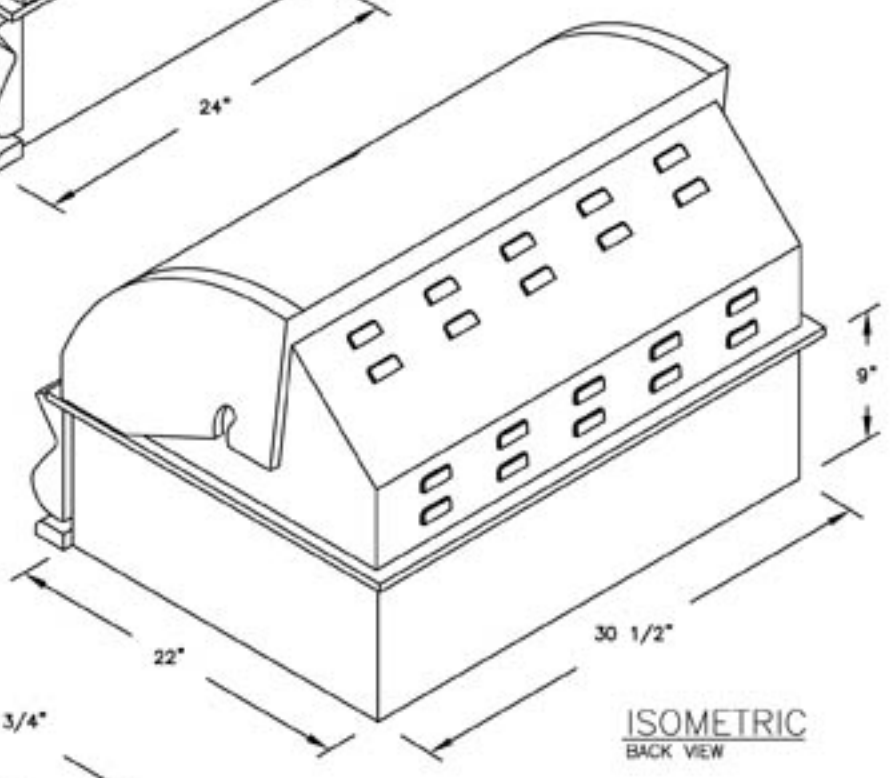

LINE	BARBECUE LINE
MODEL	4 BRNR G4 GRILL
NUM	

SCALE: N/A

TITLE  
2010 BARBECUE LINE  
GRILLS  
4 BURNER G4 GRILL

DWG NO.  
BBQ08G04

DWG BY  
A. MORATAYA

DATE  
09/30/09

REVISED

NOTE:  
DUE TO OUR CONTINUOUS IMPROVEMENT PROGRAM, ALL MODELS  
AND SPECIFICATIONS ARE SUBJECT TO CHANGE WITHOUT NOTICE.