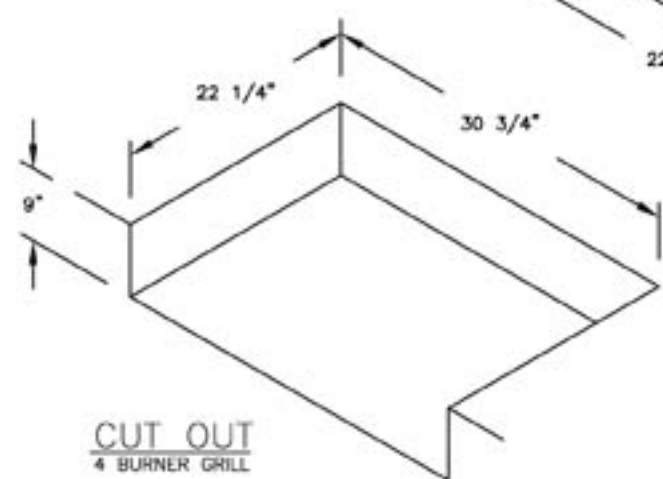

LINE	BARBECUE LINE
MODEL	4 BRNR G4 GRILL
NUM	

SCALE: N/A

TITLE  
2010 BARBECUE LINE  
GRILLS  
4 BURNER G4 GRILL

DWG NO.  
BBQ08G04

DWG BY  
A. MORATAYA

DATE  
09/30/09

REVISED

NOTE:  
DUE TO OUR CONTINUOUS IMPROVEMENT PROGRAM, ALL MODELS  
AND SPECIFICATIONS ARE SUBJECT TO CHANGE WITHOUT NOTICE.