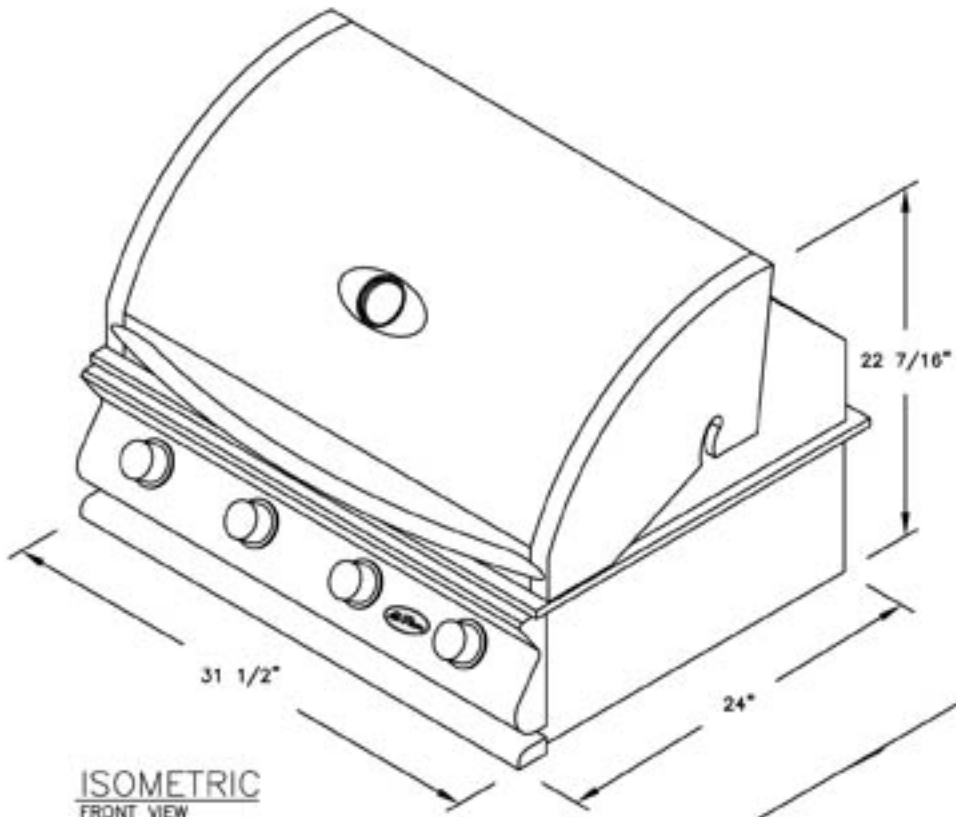

LINE	BARBECUE LINE
MODEL	4 BRNR G4 GRILL
NUM	

SCALE: N/A

TITLE  
2010 BARBECUE LINE  
GRILLS  
4 BURNER G4 GRILL

DWG NO.  
BBQ08G04

DWG BY  
A. MORATAYA

DATE  
09/30/09

REVISED

NOTE:  
DUE TO OUR CONTINUOUS IMPROVEMENT PROGRAM, ALL MODELS  
AND SPECIFICATIONS ARE SUBJECT TO CHANGE WITHOUT NOTICE.