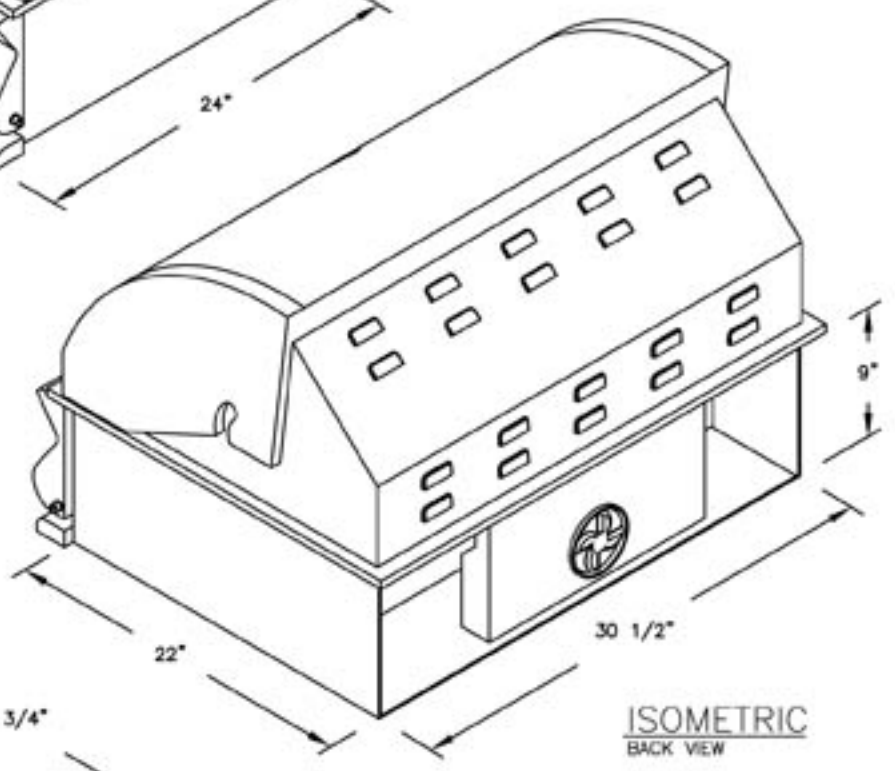

LINE	BARBECUE LINE
MODEL	4 BURNER CONV. GRILL
NUM	

ISOMETRIC
FRONT VIEW

ISOMETRIC
BACK VIEW

CUT OUT
4 BURNER GRILL

SCALE: N/A

TITLE		2010 BARBECUE LINE GRILLS 4 BURNER CONV. GRILL	
DWG NO.	BBQ08874CP	DWG BY	A. MORATAYA
DATE	09/30/09	REVISED	