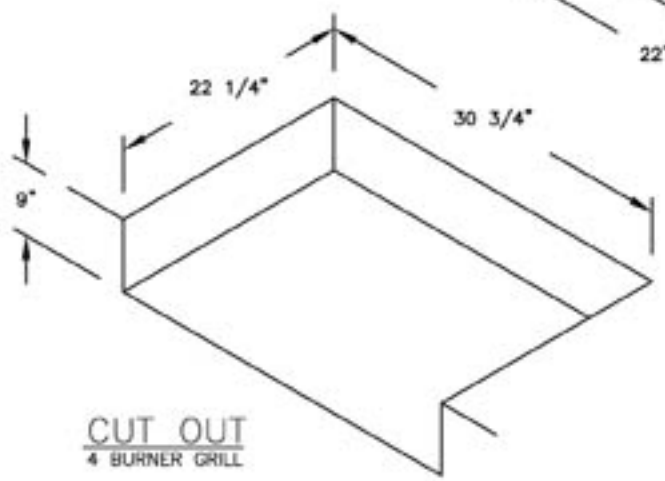

LINE	BARBECUE LINE
MODEL	4 BURNER CONV. GRILL
NUM	

ISOMETRIC
FRONT VIEW

ISOMETRIC
BACK VIEW

CUT OUT
4 BURNER GRILL

SCALE: N/A

TITLE		2010 BARBECUE LINE GRILLS 4 BURNER CONV. GRILL	
DWG NO.	BBQ08874CP	DWG BY	A. MORATAYA
DATE	09/30/09	REVISED	