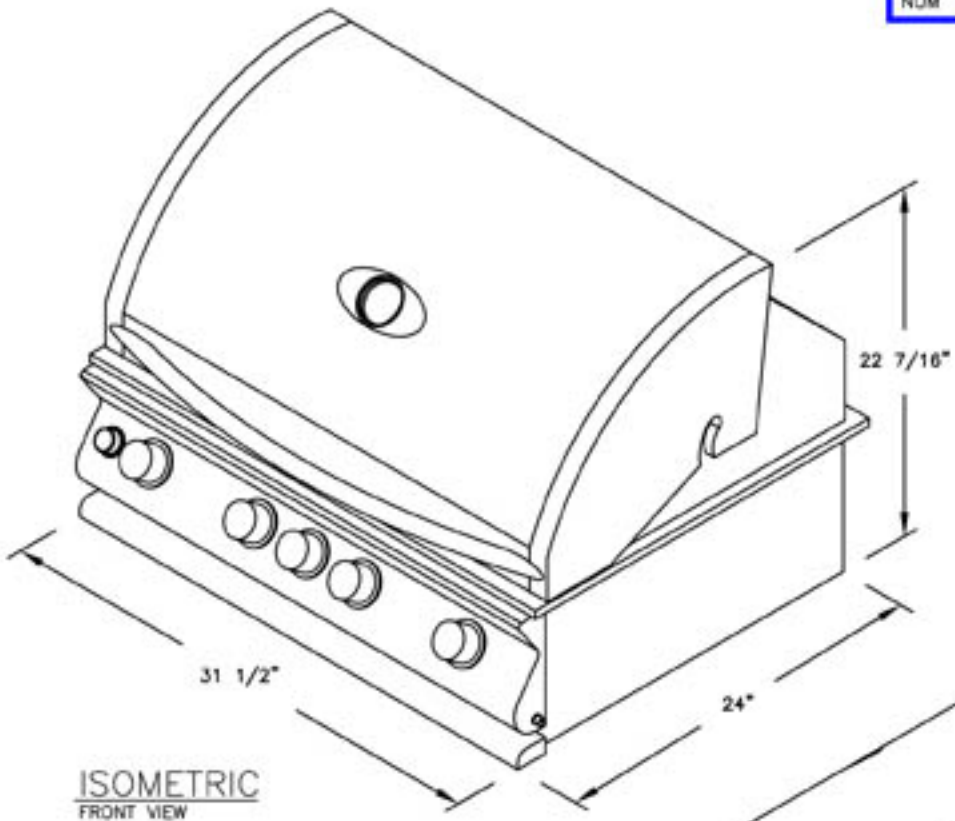

LINE	BARBECUE LINE
MODEL	4 BURNER CONV. GRILL
NUM	

ISOMETRIC
FRONT VIEW

ISOMETRIC
BACK VIEW

CUT OUT
4 BURNER GRILL

SCALE: N/A

TITLE		2010 BARBECUE LINE GRILLS 4 BURNER CONV. GRILL	
DWG NO.	BBQ08874CP	DWG BY	A. MORATAYA
DATE	09/30/09	REVISED	