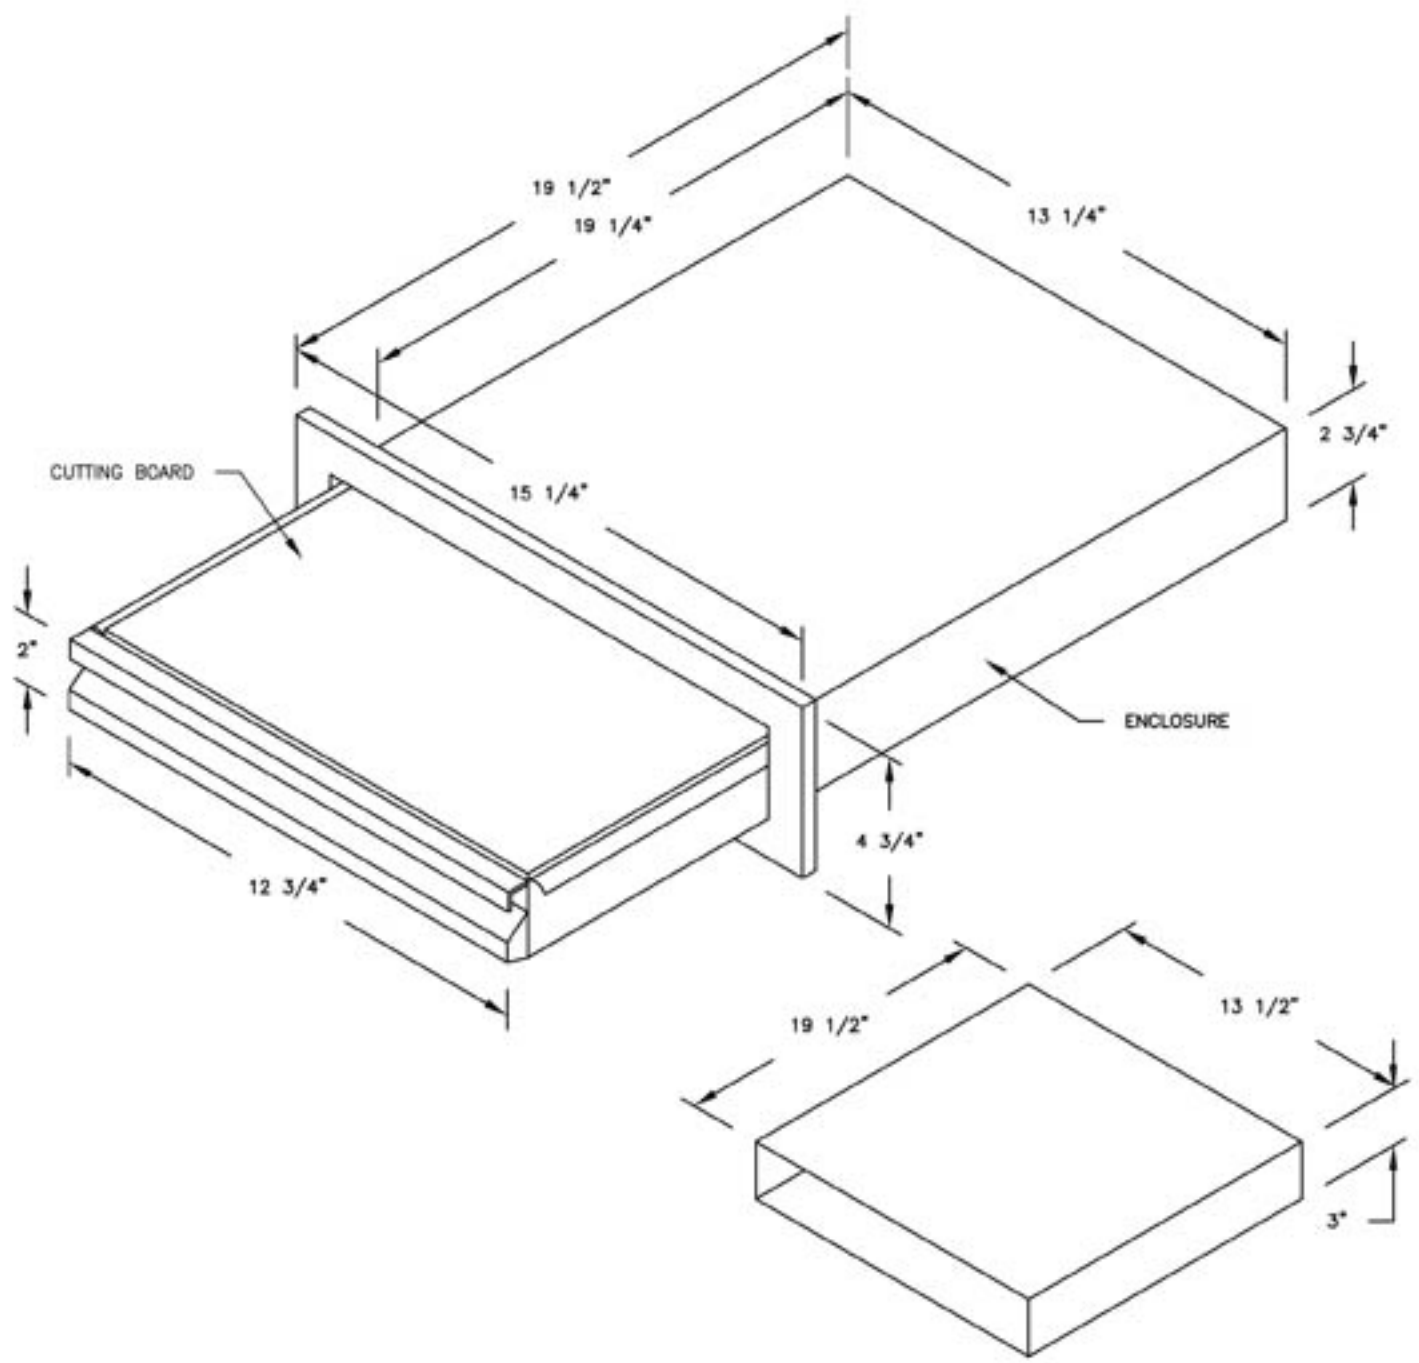

LINE	BARBECUE LINE
MODEL	CUTTING BOARD & ENCLOSURE
NUM	

CUT OUT DIMENSIONS

SCALE: NTS

 	
TITLE 2010 BARBECUE LINE ACCESSORIES CUTTING BOARD AND ENCLOSURE	
DWG NO. BBQ07891P	DWG BY A. MORATAYA
DATE 09/30/09	REVISED