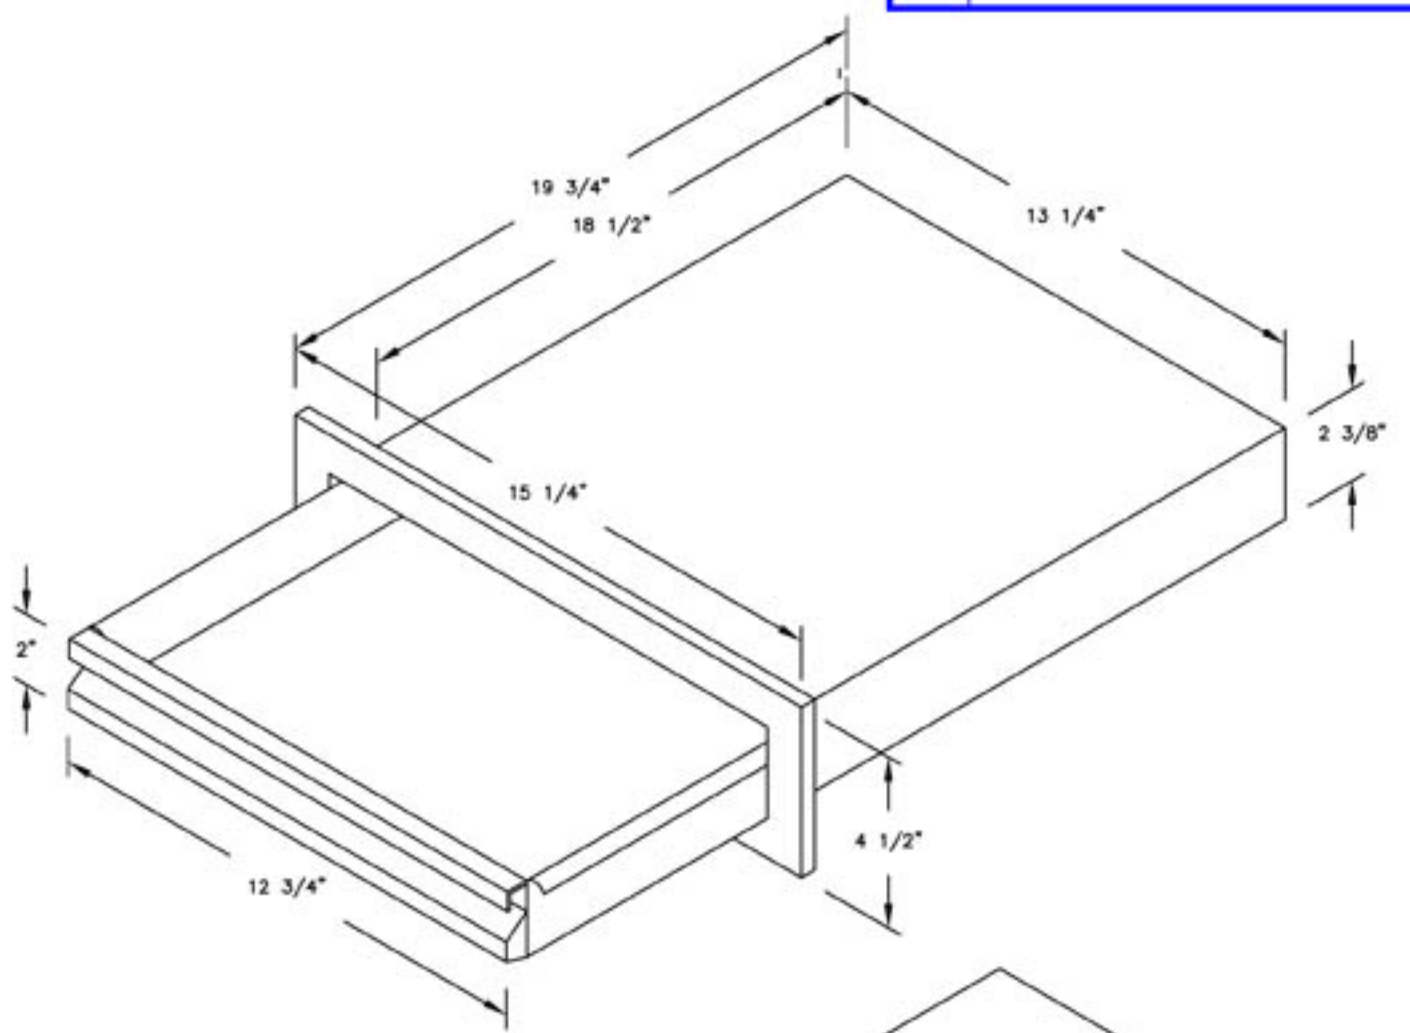

LINE	BARBECUE LINE
MODEL	GRIDDLE & ENCLOSURE
NUM	

CUT OUT DIMENSIONS

SCALE: NTS

TITLE  
2010 BARBECUE LINE  
ACCESSORIES  
GRIDDLE AND ENCLOSURE

DWG NO.  
BBQ07862P

DWG BY  
A. MORATAYA

DATE  
09/30/09

REVISED