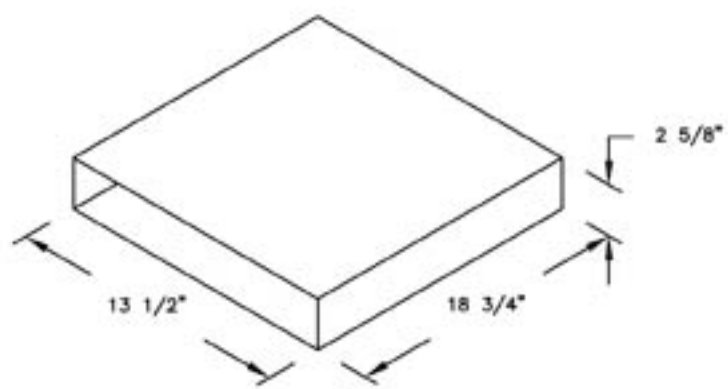

LINE	BARBECUE LINE
MODEL	GRIDDLE & ENCLOSURE
NUM	

CUT OUT DIMENSIONS

SCALE: NTS

TITLE  
2010 BARBECUE LINE  
ACCESSORIES  
GRIDDLE AND ENCLOSURE

DWG NO.  
BBQ07862P

DWG BY  
A. MORATAYA

DATE  
09/30/09

REVISED