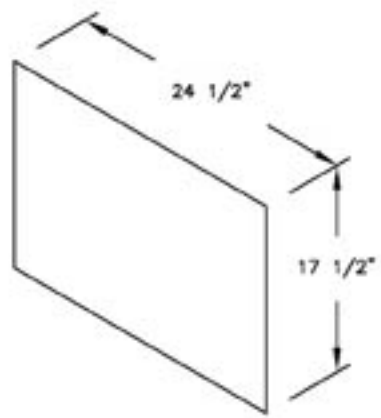

LINE	BARBECUE LINE
MODEL	27" HORIZONTAL DOOR
NUM	

ISOMETRIC VIEW

CUT OUT DIMENSIONS

SCALE: NTS

TITLE 2010 BARBECUE LINE  
DOORS & DRAWERS  
27" HORIZONTAL DOOR

DWG NO. BBQ07841P-27 DWG BY A. MORATAYA

DATE 09/30/09 REVISED