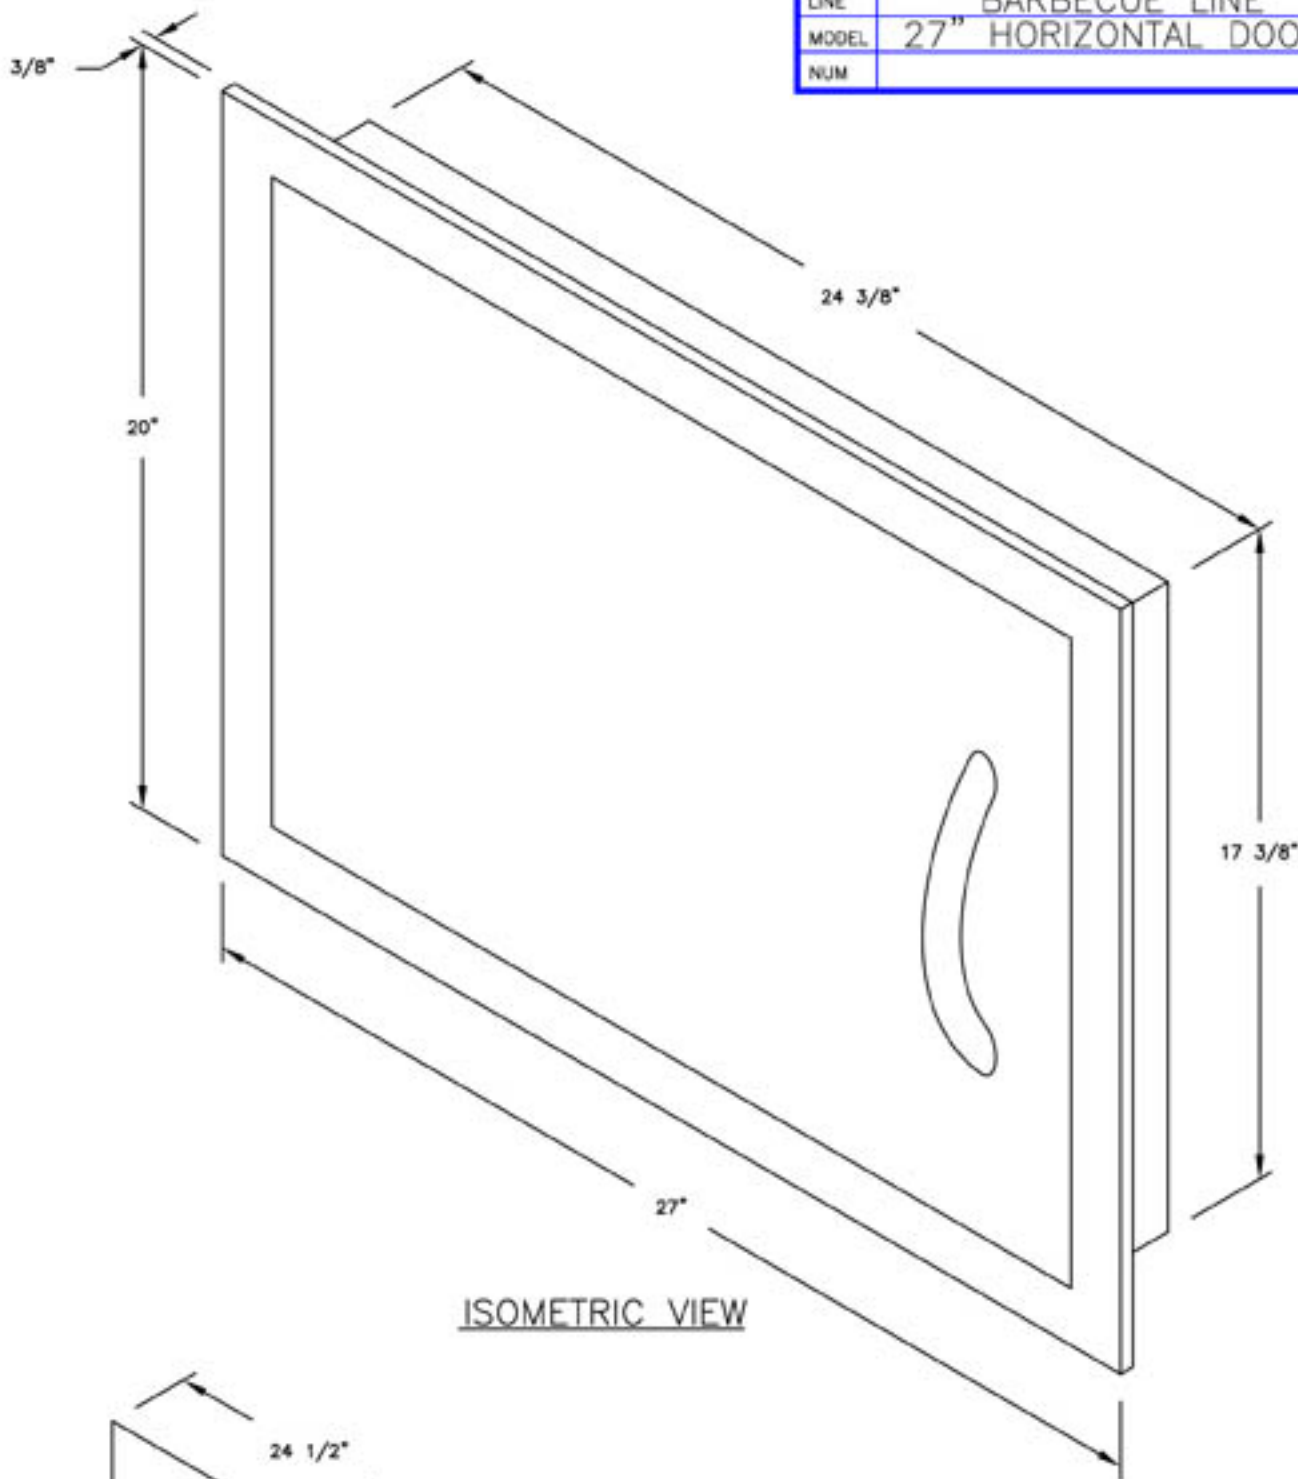

LINE	BARBECUE LINE
MODEL	27" HORIZONTAL DOOR
NUM	

ISOMETRIC VIEW

CUT OUT DIMENSIONS

SCALE: NTS

TITLE 2010 BARBECUE LINE  
DOORS & DRAWERS  
27" HORIZONTAL DOOR

DWG NO. BBQ07841P-27 DWG BY A. MORATAYA

DATE 09/30/09 REVISED