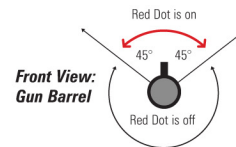

730134
Reticle: 4 Dial-In Electronic
Finish: Matte
Special Features:
CR 2032 Battery

1x MP

Features an illuminated red/green T-dot reticle and 1x optics for fast target acquisition in low light. Built-in mount for Weaver-style rail.

730132P
Reticle: T-Dot | Finish: Matte
Special Features: CR 2032 Battery

Red T-Dot Green T-Dot

1x 28mm

An auto red-dot sight with manual on/off switch. While in auto mode, red dot is on when gun is in a shooting position and will automatically turn off 5 seconds after gun has been turned on its side.