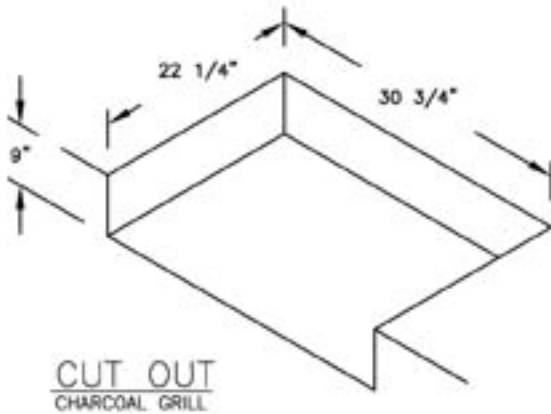

LINE	BARBECUE LINE
MODEL	G CHARCOAL GRILL
NUM	

SCALE: N/A

TITLE 2010 BARBECUE LINE GRILLS G CHARCOAL GRILL	
DWG NO. BBQ09G870	DWG BY A. MORATAYA
DATE 09/30/09	REVISED

NOTE:  
DUE TO OUR CONTINUOUS IMPROVEMENT PROGRAM, ALL MODELS  
AND SPECIFICATIONS ARE SUBJECT TO CHANGE WITHOUT NOTICE.