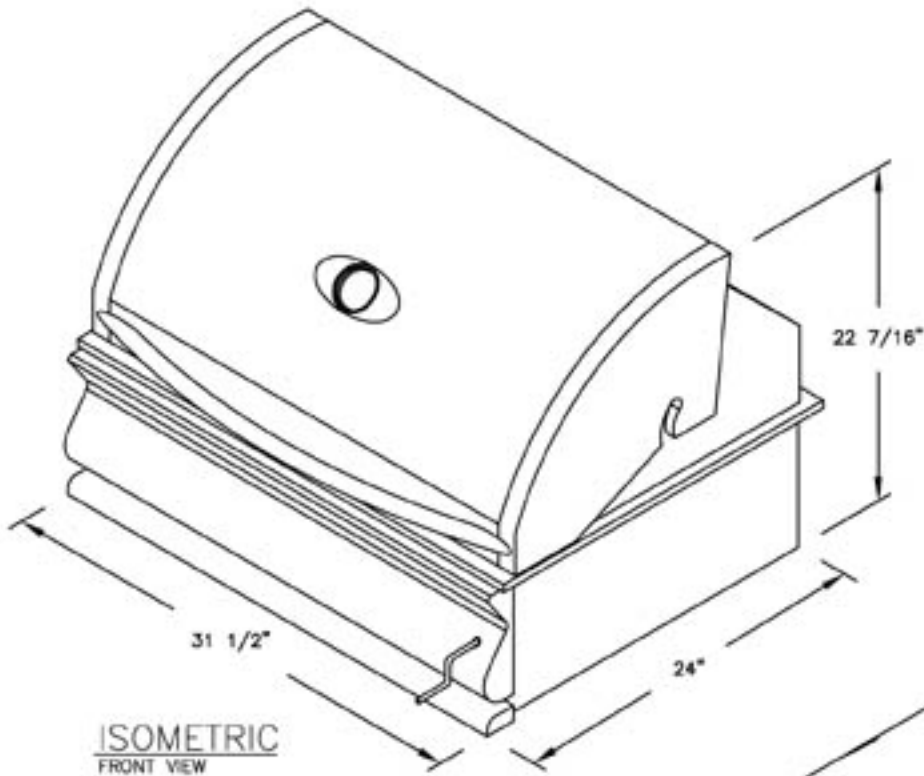

LINE	BARBECUE LINE
MODEL	G CHARCOAL GRILL
NUM	

SCALE: N/A

TITLE 2010 BARBECUE LINE GRILLS G CHARCOAL GRILL	
DWG NO. BBQ09G870	DWG BY A. MORATAYA
DATE 09/30/09	REVISED

NOTE:  
DUE TO OUR CONTINUOUS IMPROVEMENT PROGRAM, ALL MODELS  
AND SPECIFICATIONS ARE SUBJECT TO CHANGE WITHOUT NOTICE.