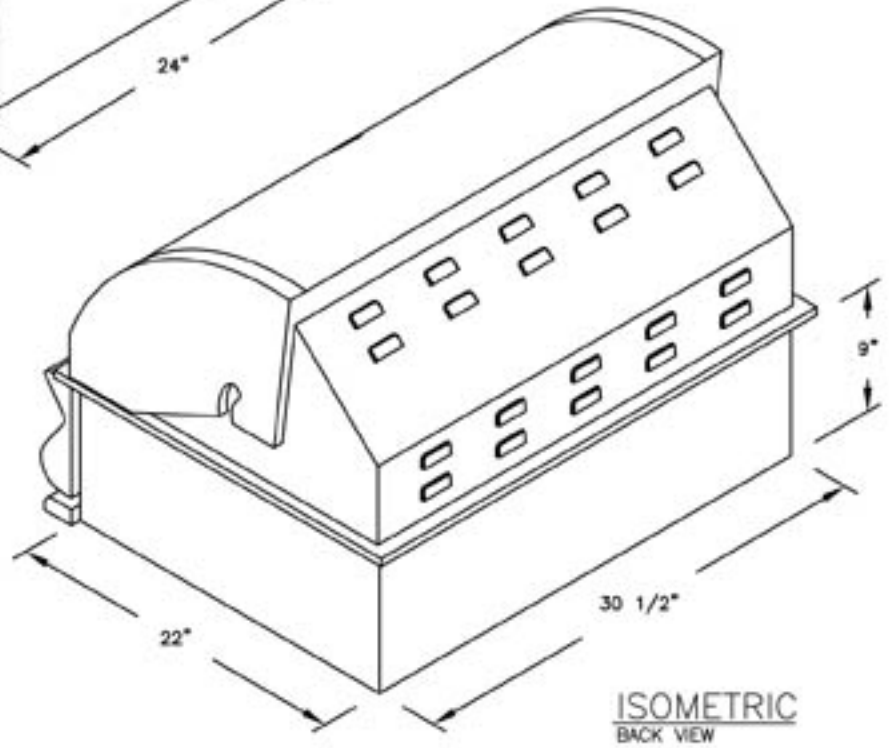

LINE	BARBECUE LINE
MODEL	G CHARCOAL GRILL
NUM	

SCALE: N/A

TITLE 2010 BARBECUE LINE GRILLS G CHARCOAL GRILL	
DWG NO. BBQ09G870	DWG BY A. MORATAYA
DATE 09/30/09	REVISED

NOTE:  
DUE TO OUR CONTINUOUS IMPROVEMENT PROGRAM, ALL MODELS  
AND SPECIFICATIONS ARE SUBJECT TO CHANGE WITHOUT NOTICE.