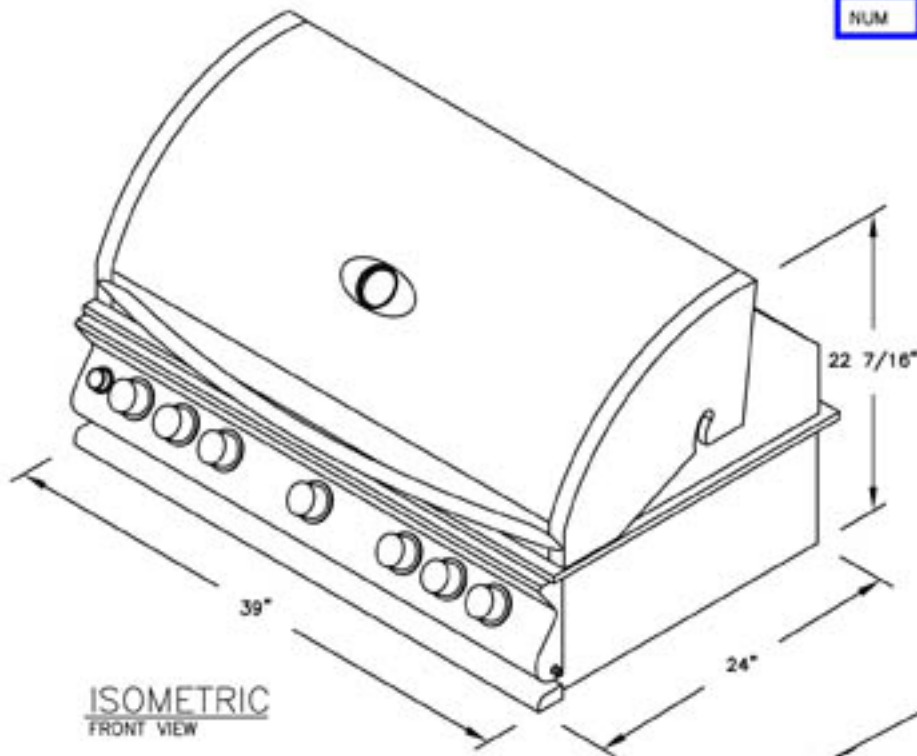

LINE	BARBECUE LINE
MODEL	5 BURNER CONV. GRILL
NUM	

ISOMETRIC  
FRONT VIEW

ISOMETRIC  
BACK VIEW

CUT OUT  
5 BURNER GRILL

SCALE: N/A

TITLE		2010 BARBECUE LINE GRILLS 5 BURNER CONV. GRILL	
DWG NO.	BBQ08875CP	DWG BY	A. MORATAYA
DATE	09/30/09	REVISED	