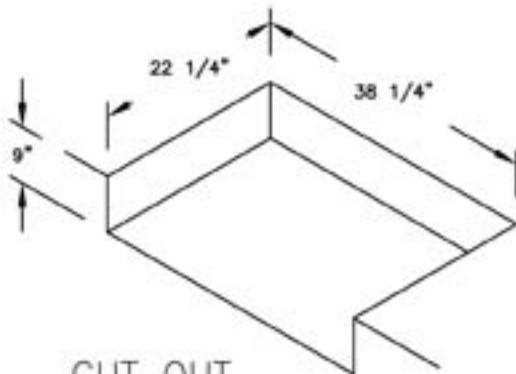

LINE	BARBECUE LINE
MODEL	5 BURNER CONV. GRILL
NUM	

ISOMETRIC  
FRONT VIEW

ISOMETRIC  
BACK VIEW

CUT OUT  
5 BURNER GRILL

SCALE: N/A

TITLE		2010 BARBECUE LINE GRILLS 5 BURNER CONV. GRILL	
DWG NO.	BBQ08875CP	DWG BY	A. MORATAYA
DATE	09/30/09	REVISED	