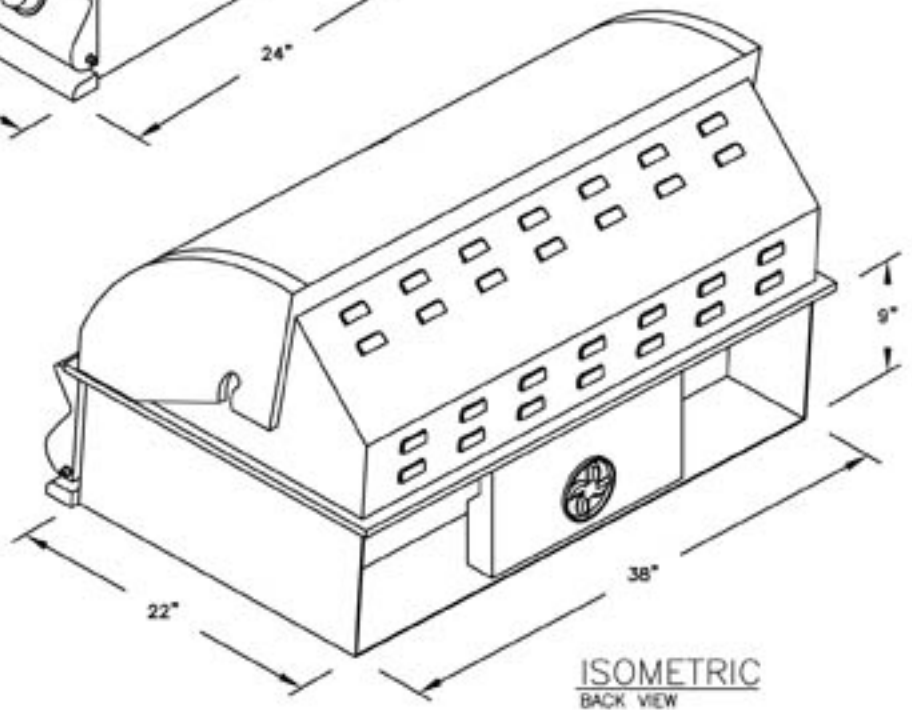

LINE	BARBECUE LINE
MODEL	5 BURNER CONV. GRILL
NUM	

ISOMETRIC  
FRONT VIEW

ISOMETRIC  
BACK VIEW

CUT OUT  
5 BURNER GRILL

SCALE: N/A

TITLE		2010 BARBECUE LINE GRILLS 5 BURNER CONV. GRILL	
DWG NO.	BBQ08875CP	DWG BY	A. MORATAYA
DATE	09/30/09	REVISED	