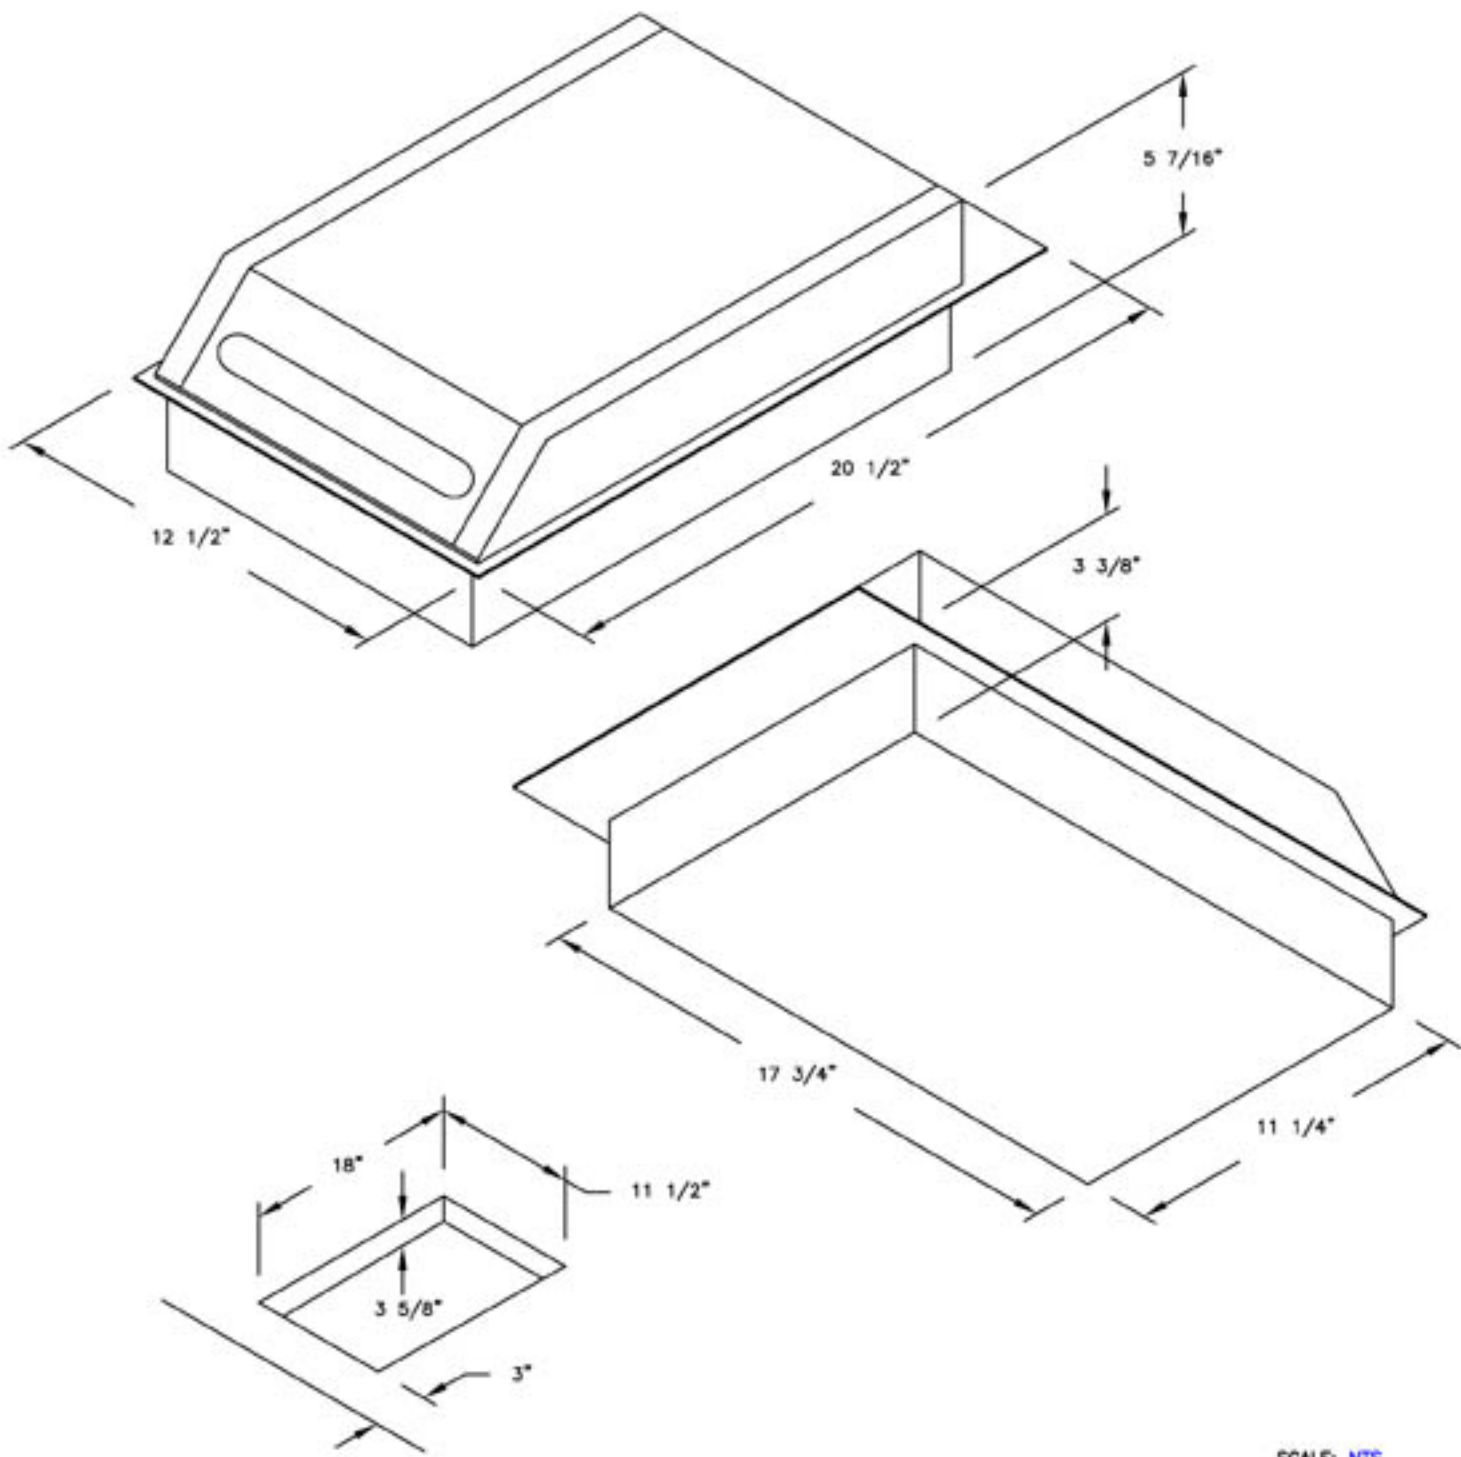

LINE	BARBECUE LINE
MODEL	STANDARD SIDE BURNER
NUM	

CUT OUT DIMENSIONS

SCALE: NTS

TITLE 2010 BARBECUE LINE SIDE BURNERS STANDARD SIDE BURNER	
DWG NO. BBQ08852P	DWG BY A. MORATAYA
DATE 09/30/09	REVISED

NOTE:
DUE TO OUR CONTINUOUS IMPROVEMENT PROGRAM, ALL MODELS
AND SPECIFICATIONS ARE SUBJECT TO CHANGE WITHOUT NOTICE.