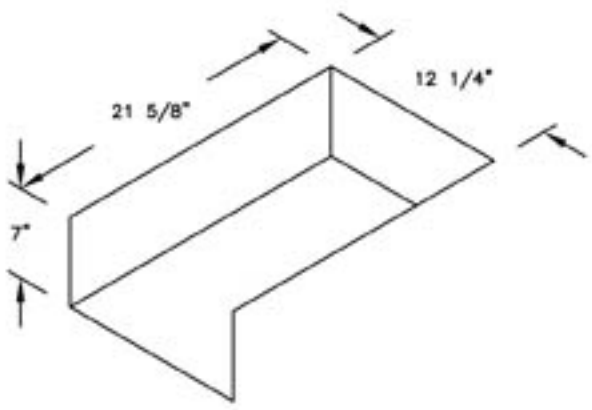

LINE	BARBECUE LINE
MODEL	FOOD WARMER
NUM	

CUT OUT DIMENSIONS

SCALE: NTS

TITLE 2010 BARBECUE LINE
ACCESSORIES – DROP IN
12" FOOD WARMER

DWG NO. BBQ07888P

DWG BY A. MORATAYA

DATE 09/30/09

REVISED