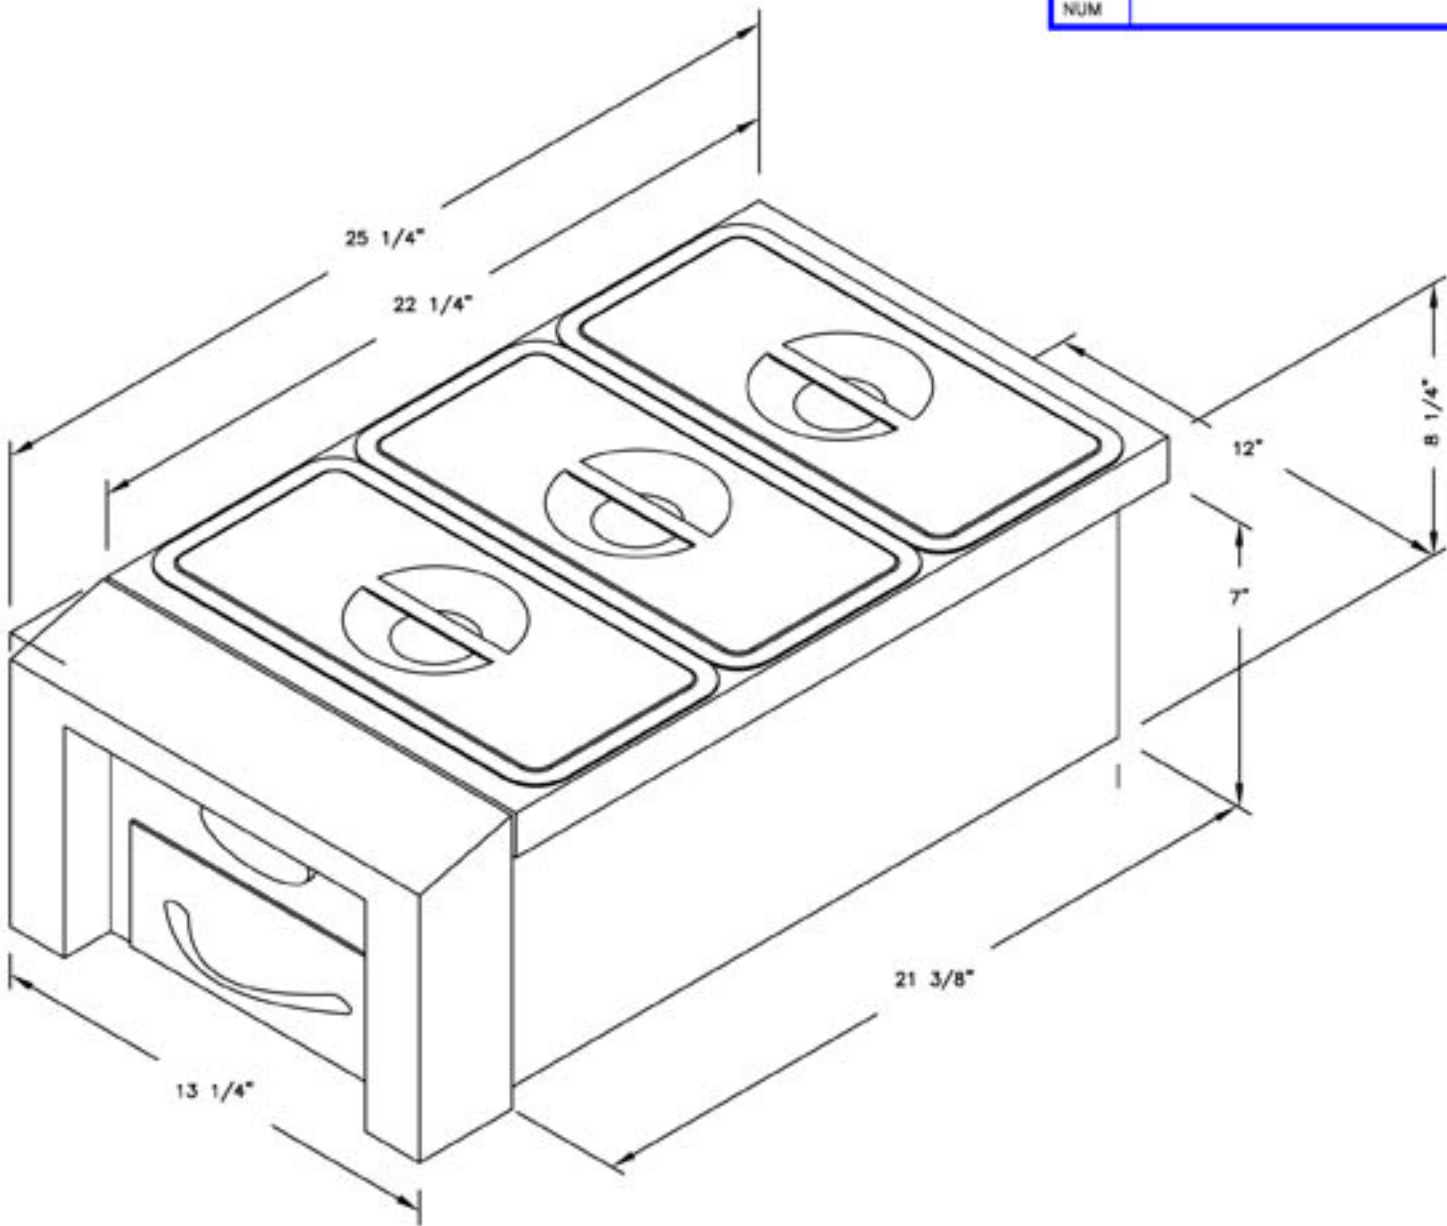

LINE	BARBECUE LINE
MODEL	FOOD WARMER
NUM	

CUT OUT DIMENSIONS

SCALE: NTS

TITLE 2010 BARBECUE LINE
ACCESSORIES – DROP IN
12" FOOD WARMER

DWG NO. BBQ07888P

DWG BY A. MORATAYA

DATE 09/30/09

REVISED