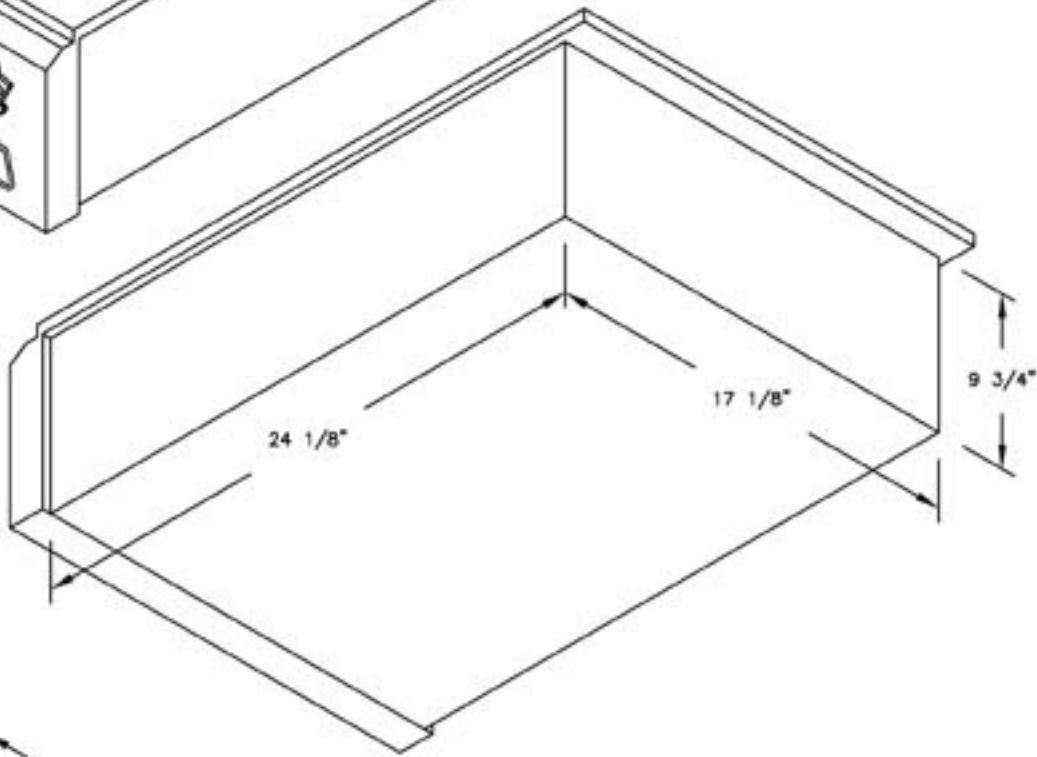

LINE	BARBECUE LINE
MODEL	18" COCKTAIL CENTER
NUM	

CUT OUT DIMENSIONS

SCALE: NTS

TITLE
2010 BARBECUE LINE
ACCESSORIES – DROP IN
18" COCKTAIL CENTER

DWG NO.
BBQ07842P-18

DWG BY
A. MORATAYA

DATE
09/30/09

REVISED