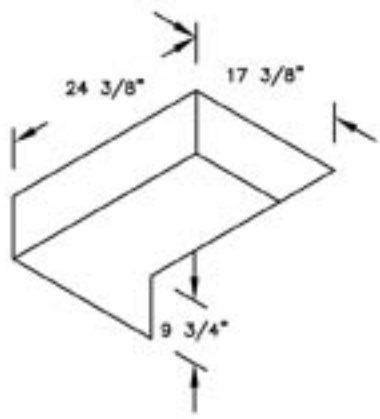

LINE	BARBECUE LINE
MODEL	18" COCKTAIL CENTER
NUM	

CUT OUT DIMENSIONS

SCALE: NTS

TITLE
2010 BARBECUE LINE
ACCESSORIES – DROP IN
18" COCKTAIL CENTER

DWG NO.
BBQ07842P-18

DWG BY
A. MORATAYA

DATE
09/30/09

REVISED