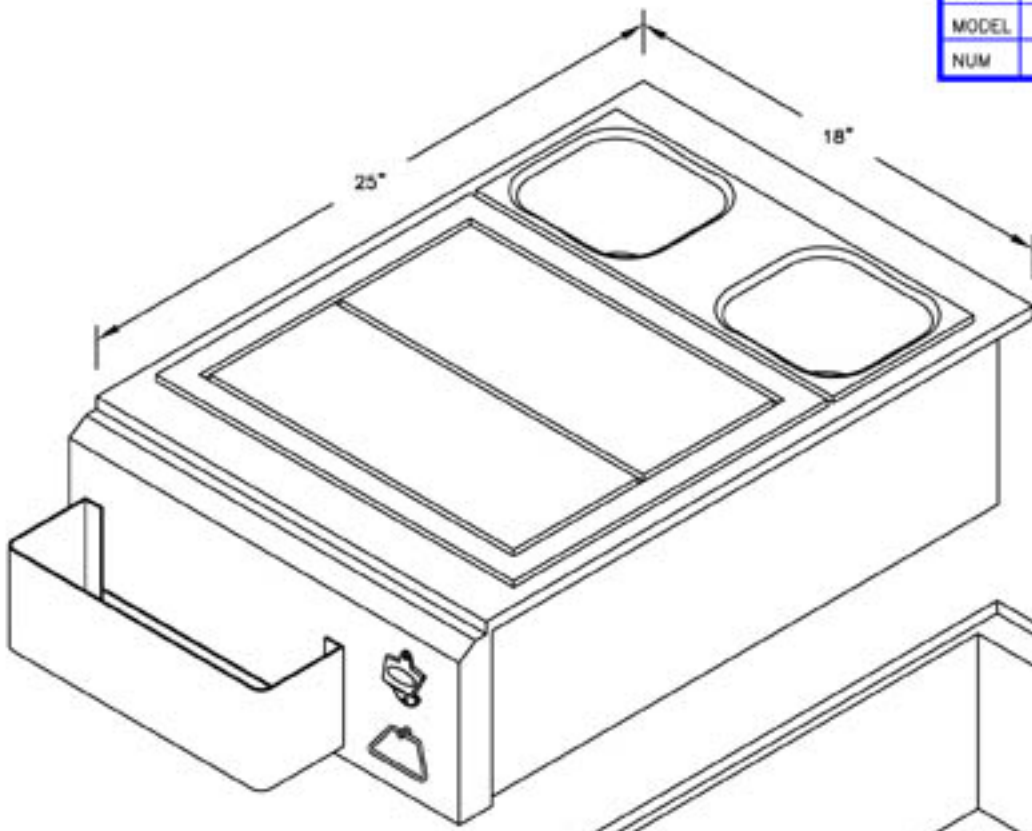

LINE	BARBECUE LINE
MODEL	18" COCKTAIL CENTER
NUM	

CUT OUT DIMENSIONS

SCALE: NTS

TITLE
2010 BARBECUE LINE
ACCESSORIES – DROP IN
18" COCKTAIL CENTER

DWG NO.
BBQ07842P-18

DWG BY
A. MORATAYA

DATE
09/30/09

REVISED