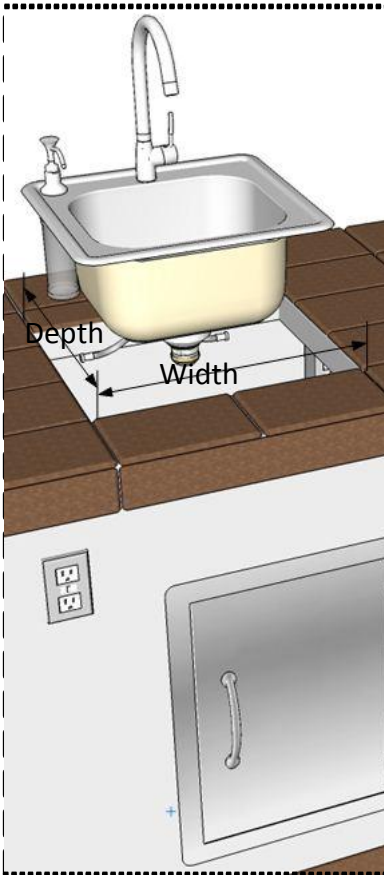

# SINGLE SINK SPECIFICATION - Large Drop In Sink with Hot/Cold Faucet & Soap Dispenser

**Material Specifications:**

304 stainless steel for the sink  
 18 gauge 304 for sink frame  
 14 gauge 304 Vegetable Basket  
 Dispenser is zinc-plated. Sink and Strainer waste are made of stainless steel. Handles are made of zinc alloy, chrome plated.

**Product Specifications**

Overall Width-----	17"
Overall Depth-----	16-1/4"
Overall Height-----	8"

Switchable Positions of Faucet & Dispenser makes sink either installed in corner, or straight

**Cut out Size**

Width-----	15-3/4"
Depth-----	14-1/2"
Product Weight-----	6 Pounds

**Strainer Basket**

**1-1/4" Drain Pipe**

**PRODUCT SPECIFICATIONS**

**INSTALLATION SPECIFICATIONS**

Straight Installation

Corner Installation