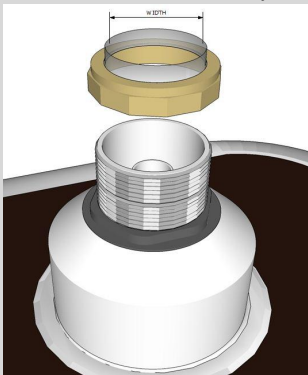

# SINGLE SINK SPECIFICATION - Large Drop In Sink with Hot/Cold Faucet & Soap Dispenser

**Material Specifications:**

304 stainless steel for the sink  
 18 gauge 304 for sink frame  
 14 gauge 304 Vegetable Basket  
 Dispenser is zinc-plated. Sink and Strainer waste are made of stainless steel. Handles are made of zinc alloy, chrome plated.

**Product Specifications**

Overall Width-----	17"
Overall Depth-----	16-1/4"
Overall Height-----	8"

Switchable Positions of Faucet & Dispenser makes sink either installed in corner, or straight

**Cut out Size**

Width-----	15-3/4"
Depth-----	14-1/2"
Product Weight-----	6 Pounds

**Strainer Basket**

**1-1/4" Drain Pipe**

**PRODUCT SPECIFICATIONS**

**INSTALLATION SPECIFICATIONS**

Straight Installation

Corner Installation