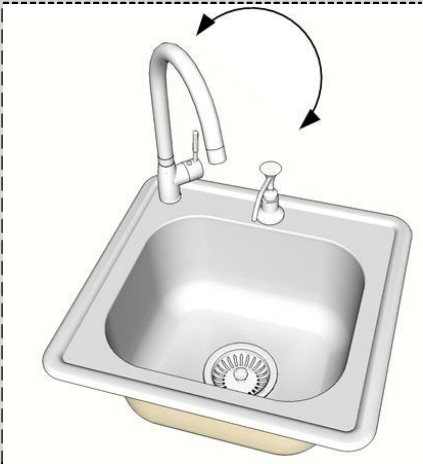

# SINGLE SINK SPECIFICATION - Large Drop In Sink with Hot/Cold Faucet & Soap Dispenser

**Material Specifications:**

304 stainless steel for the sink  
 18 gauge 304 for sink frame  
 14 gauge 304 Vegetable Basket  
 Dispenser is zinc-plated. Sink and Strainer waste are made of stainless steel. Handles are made of zinc alloy, chrome plated.

**Product Specifications**

Overall Width-----	17"
Overall Depth-----	16-1/4"
Overall Height-----	8"

Switchable Positions of Faucet & Dispenser makes sink either installed in corner, or straight

**Cut out Size**

Width-----	15-3/4"
Depth-----	14-1/2"
Product Weight-----	6 Pounds

**Strainer Basket**

**1-1/4" Drain Pipe**

**PRODUCT SPECIFICATIONS**

**INSTALLATION SPECIFICATIONS**

Straight Installation

Corner Installation