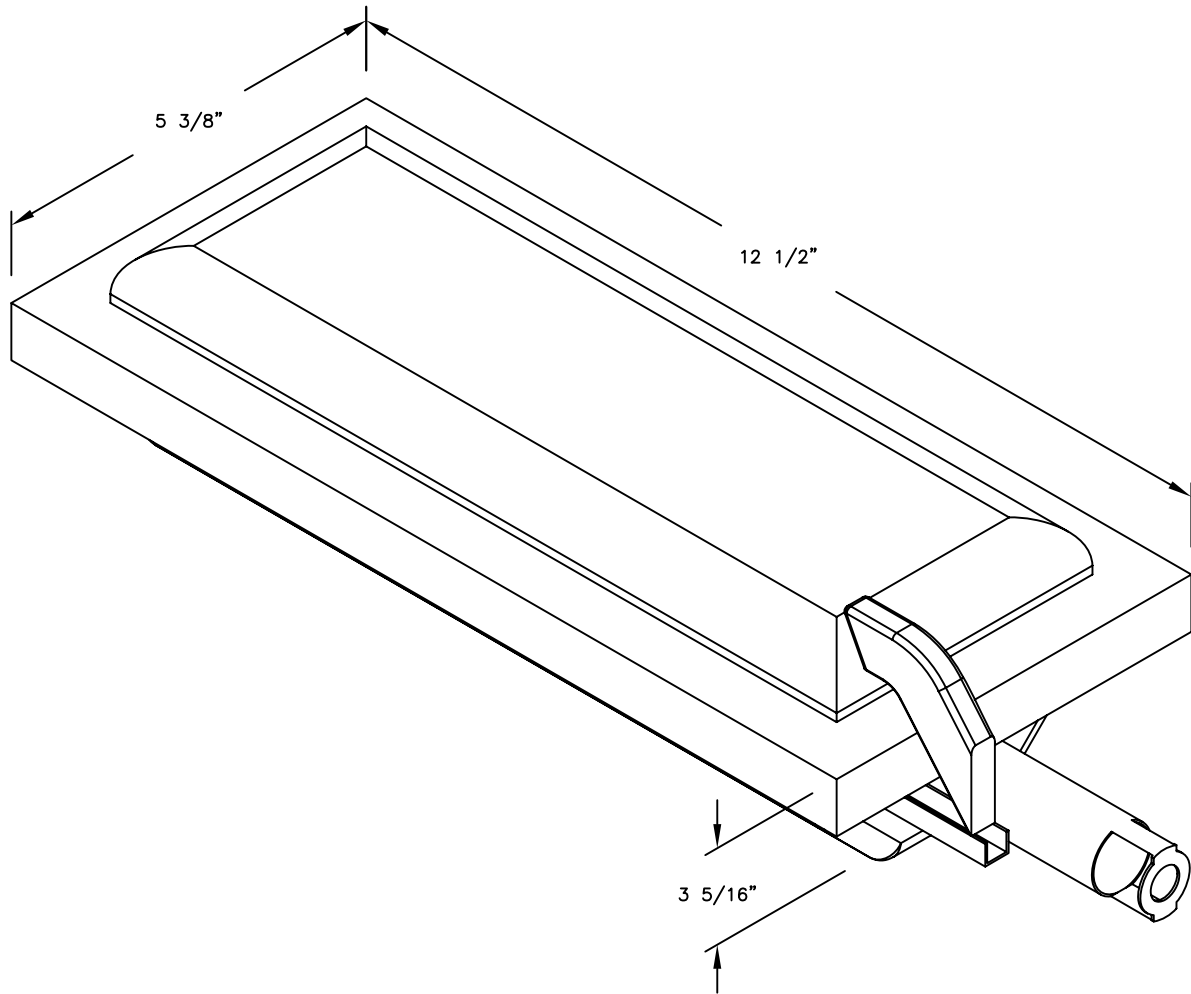

LINE	BARBECUE LINE
MODEL	SEAR ZONE BURNER
NUM	

SCALE: NTS

TITLE
 2011 BARBECUE LINE
 GRILL ACCESSORIES
 SEAR ZONE BURNER

DWG NO.
 BBQ07890P

DWG BY
 N. GALASSO

DATE
 12/28/10

REVISED

NOTE:
 DUE TO OUR CONTINUOUS IMPROVEMENT PROGRAM, ALL MODELS
 AND SPECIFICATIONS ARE SUBJECT TO CHANGE WITHOUT NOTICE.