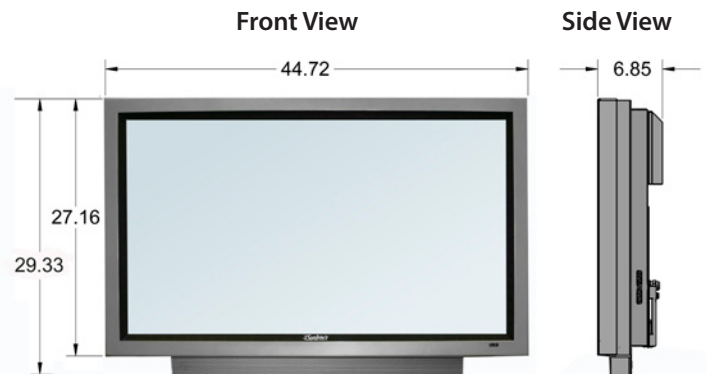

Dimensions with detachable speaker module.
All measurements are in inches

Optional Accessories

SB-WM46	Articulating wall mount with tilt and swivel, arm and pan. Dual arm articulation extends to 21". Customized to fit--includes stainless steel and/or zinc-plated hardware.
SB-WM46NA	Wall mount with tilt--non articulating. Customized to fit--includes stainless steel and/or zinc-plated hardware.
SB-CM46A12	Ceiling mount with tilt. Includes adjustable extension column provides up to 6" above unit to ceiling in <u>above unit</u> to ceiling in 1" increments without disassembly, and speed connect ceiling plate. Meets VESA standards.
SB-DP46XA	Deck/Planter pole (Requires purchase of wall mount SB-WM46 or SB-WM46NA). Special order item.
SB-FMT32	RadioFM™ transmits audio from TV to FM radio
SB-TS46	Removable table top stand. TV with table top stand is 30.58" H x 11.70"D); 9.5 lbs.
SB-DC461	Outdoor TV dust cover

*Temperature range is for operation in shaded location. Specifications may be subject to change.

5069 Maureen Lane, Unit A • Moorpark, CA 93021

866.357.8688 www.sunbriteTV.com