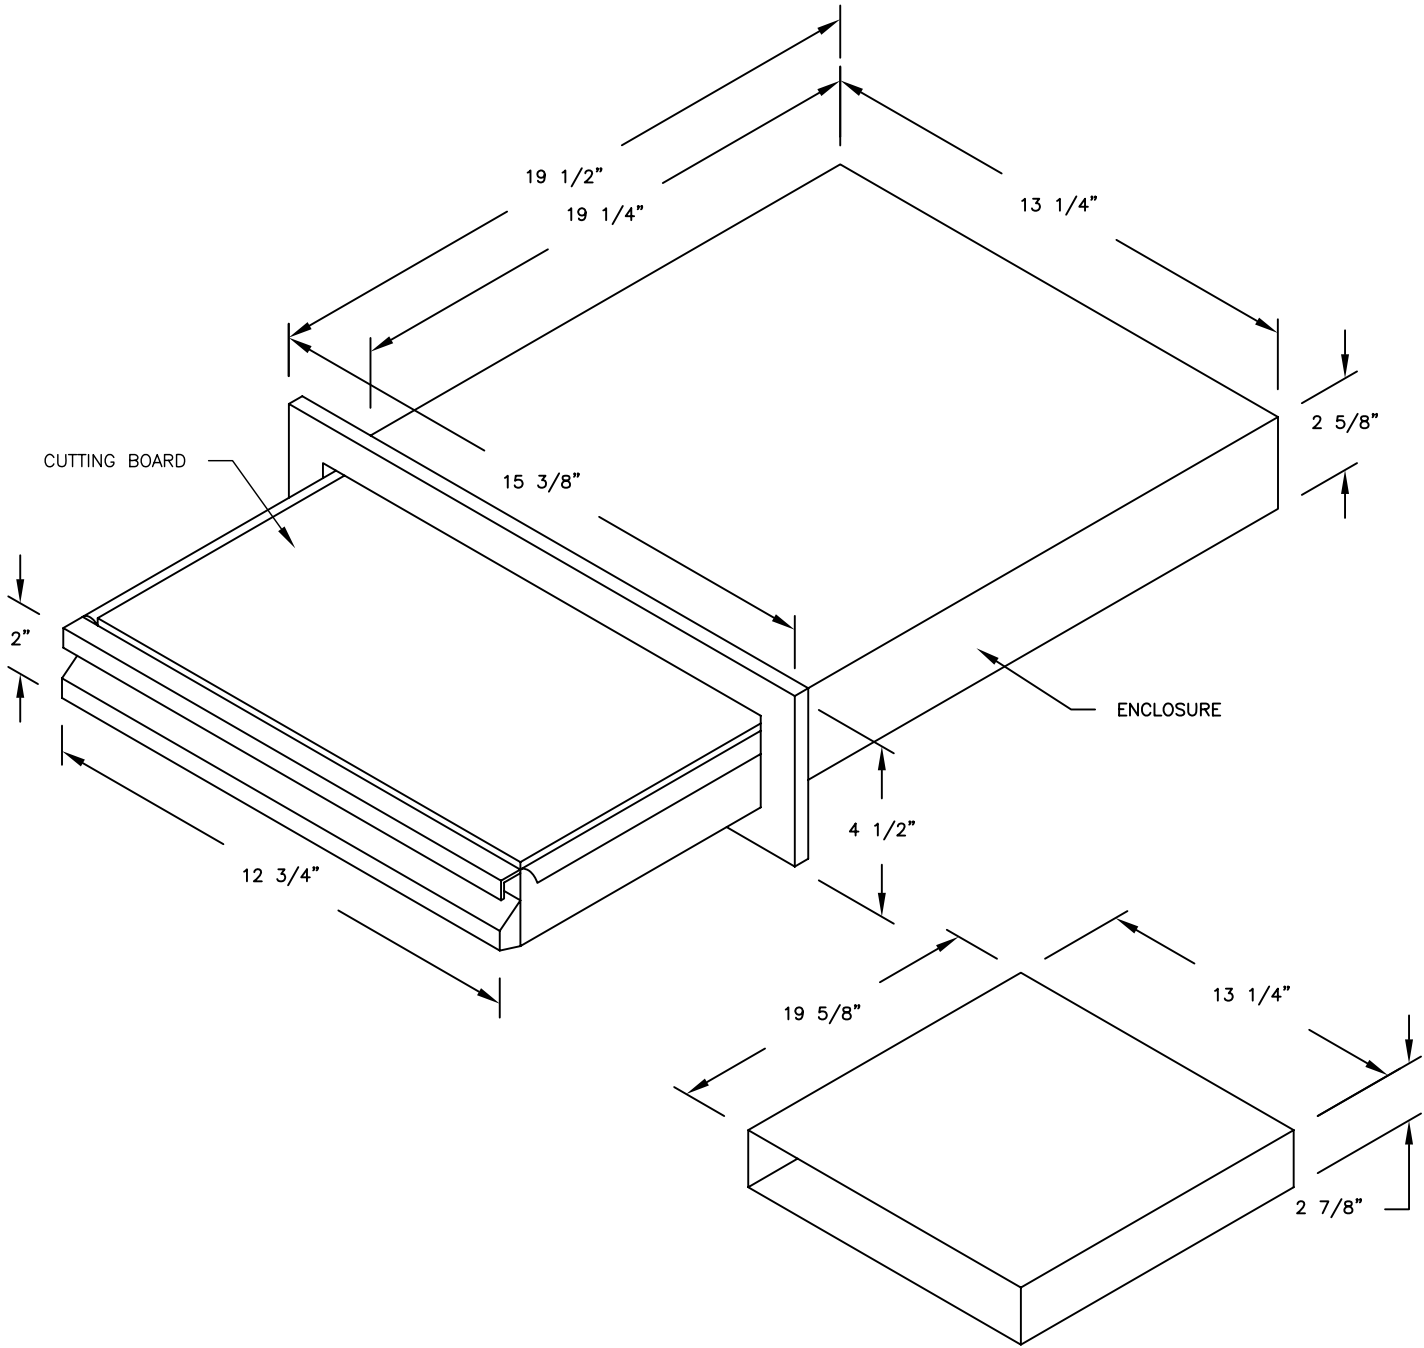

LINE	BARBECUE LINE
MODEL	CUTTING BOARD & ENCLOSURE
NUM	

CUT OUT DIMENSIONS

SCALE: NTS

TITLE 2011 BARBECUE LINE
ACCESSORIES
CUTTING BOARD AND ENCLOSURE

DWG NO. BBQ07891P

DWG BY N. GALASSO

DATE 12/29/10

REVISED