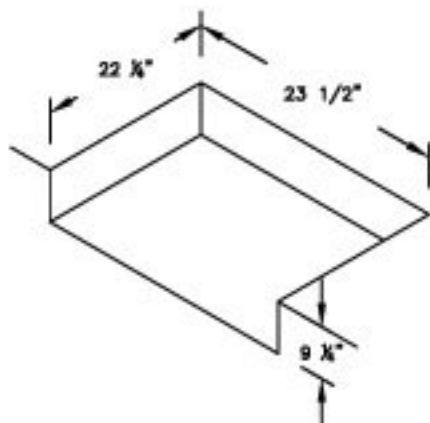

ISOMETRIC
FRONT VIEW

ISOMETRIC
REAR VIEW

CUT OUT DIMENSIONS

HEIGHT	9 1/4"
WIDTH	23 1/2"
DEPTH	22 1/4"

NOTE:
DUE TO OUR CONTINUOUS IMPROVEMENT PROGRAM, ALL MODELS
AND SPECIFICATIONS ARE SUBJECT TO CHANGE WITHOUT NOTICE.