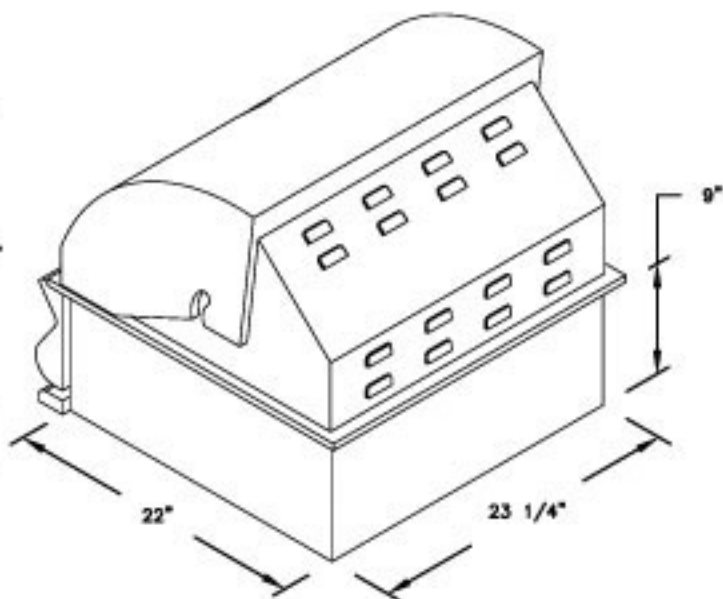

ISOMETRIC
FRONT VIEW

ISOMETRIC
REAR VIEW

CUT OUT DIMENSIONS

HEIGHT	9 1/4"
WIDTH	23 1/2"
DEPTH	22 1/4"

NOTE:
DUE TO OUR CONTINUOUS IMPROVEMENT PROGRAM, ALL MODELS
AND SPECIFICATIONS ARE SUBJECT TO CHANGE WITHOUT NOTICE.