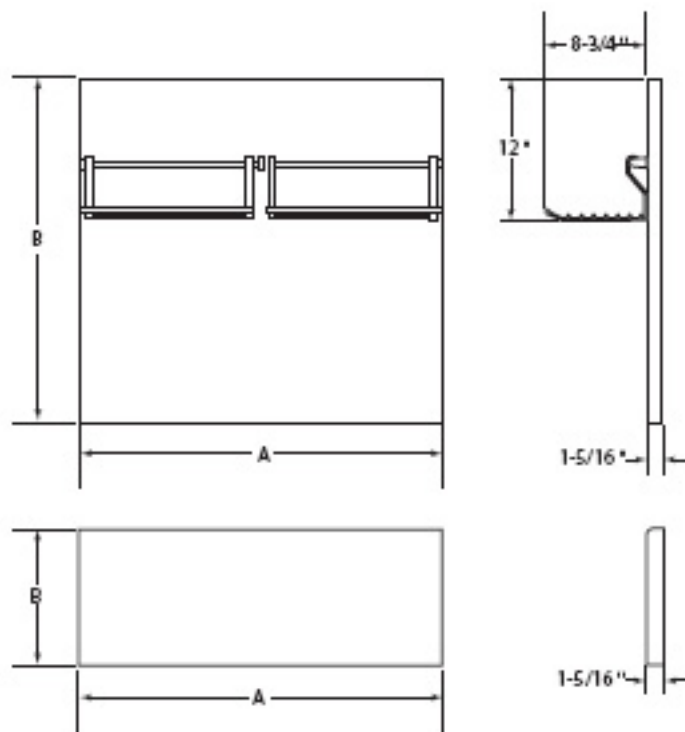

SPECIFICATIONS

| MODEL | A | B | RACK (13-5/8") QTY. | RACK (16-5/8") QTY. |
|----------|---------|-----|---------------------------|---------------------------|
| BGC-1236 | 35-7/8" | 12" | - | - |
| BGC-3036 | 35-7/8" | 30" | - | 2 |
| BGC-1248 | 47-7/8" | 12" | - | - |
| BGC-3048 | 47-7/8" | 30" | 2 | 1 |