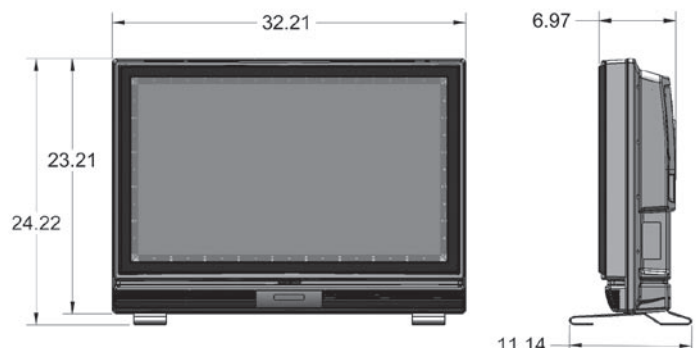

Model 3230HD

Specifications

LCD Screen	31.5-inch diagonal TFT Active Matrix
Resolution	1366 x 768
Aspect Ratio	16:9
Contrast Ratio	1500:1
H/V Viewing Angle	178° by 178°
Response Time	8 milliseconds
TV formats	1080i, 720p, 480i, 480p
Input Connectors:	
RF	Antenna/CATV (NTSC/ATSC/QAM)
HDMI	HDMI Input x2
Video Composite	S-Video x1 and Composite Video x1, L/R Audio Inputs x1
Video Component	YCbCr/YPbPr x2 and audio L/R channels x2
PC	15-pin D-sub VGA plus Stereo Audio
Discrete IR Control	Codes for Power On/Off and Input Select
Input Power	100-240 VAC, 50-60 Hz 2.5A Max
Audio	8-watt x 2 channels, water-resistant speakers, SPDIF Audio output connector inside rear cover
Operating Temp.	-24° to 122° F. (-31° to 50° C.)
Non-op. Temp. (Off-mode with power applied)	-24° to 140° F. (-31° to 60° C.)
Accessories Included	Water-resistant remote control with lithium battery Removable table top stand
TV Dimensions	32.21 in. W x 23.21 in. H x 6.97 in. D
Weight	39.0 lbs., 42 lbs. with table top stand
Shipping Dimensions	37.0 in. W x 31.0 in. H x 11.7 in. D
Shipping Weight	50 lbs.
Warranty	One-year, in-factory, parts and labor

SunBriteTV Model 3230HD

(All dimensions are in inches)

Front View

Side View

TV Dimensions are:
32.21 in. W x 23.21 in. H x 6.97 in. D
Height dimension with table top stand is 24.22 in.
Depth with table top stand is 11.14