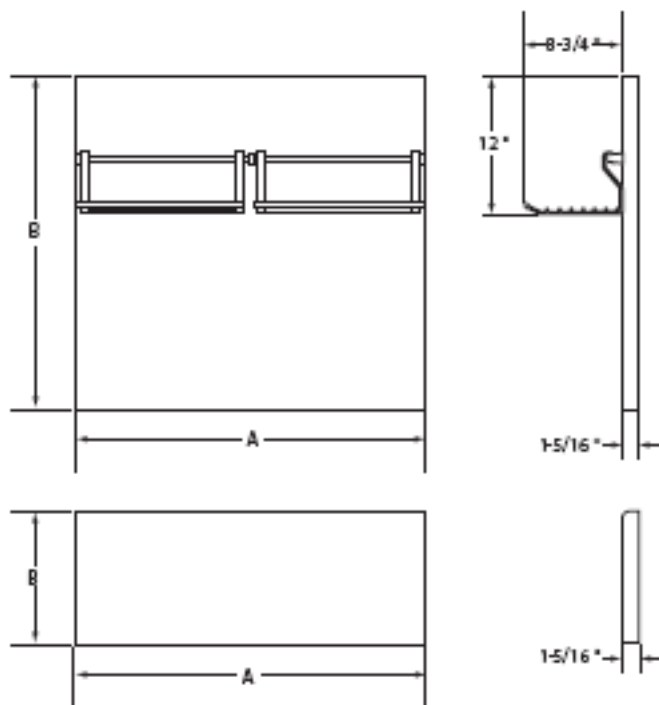

SPECIFICATIONS

MODEL	A	B	RACK (13-5/8") QTY.	RACK (16-5/8") QTY.
BGS-1230	29-7/8"	10-1/8"	-	-
BGS-3030	29-7/8"	28-1/8"	2	-
BGS-1236	35-7/8"	10-1/8"	-	-
BGS-3036	35-7/8"	28-1/8"	-	2
BGS-1248	47-7/8"	10-1/8"	-	-
BGS-3048	47-7/8"	28-1/8"	2	1