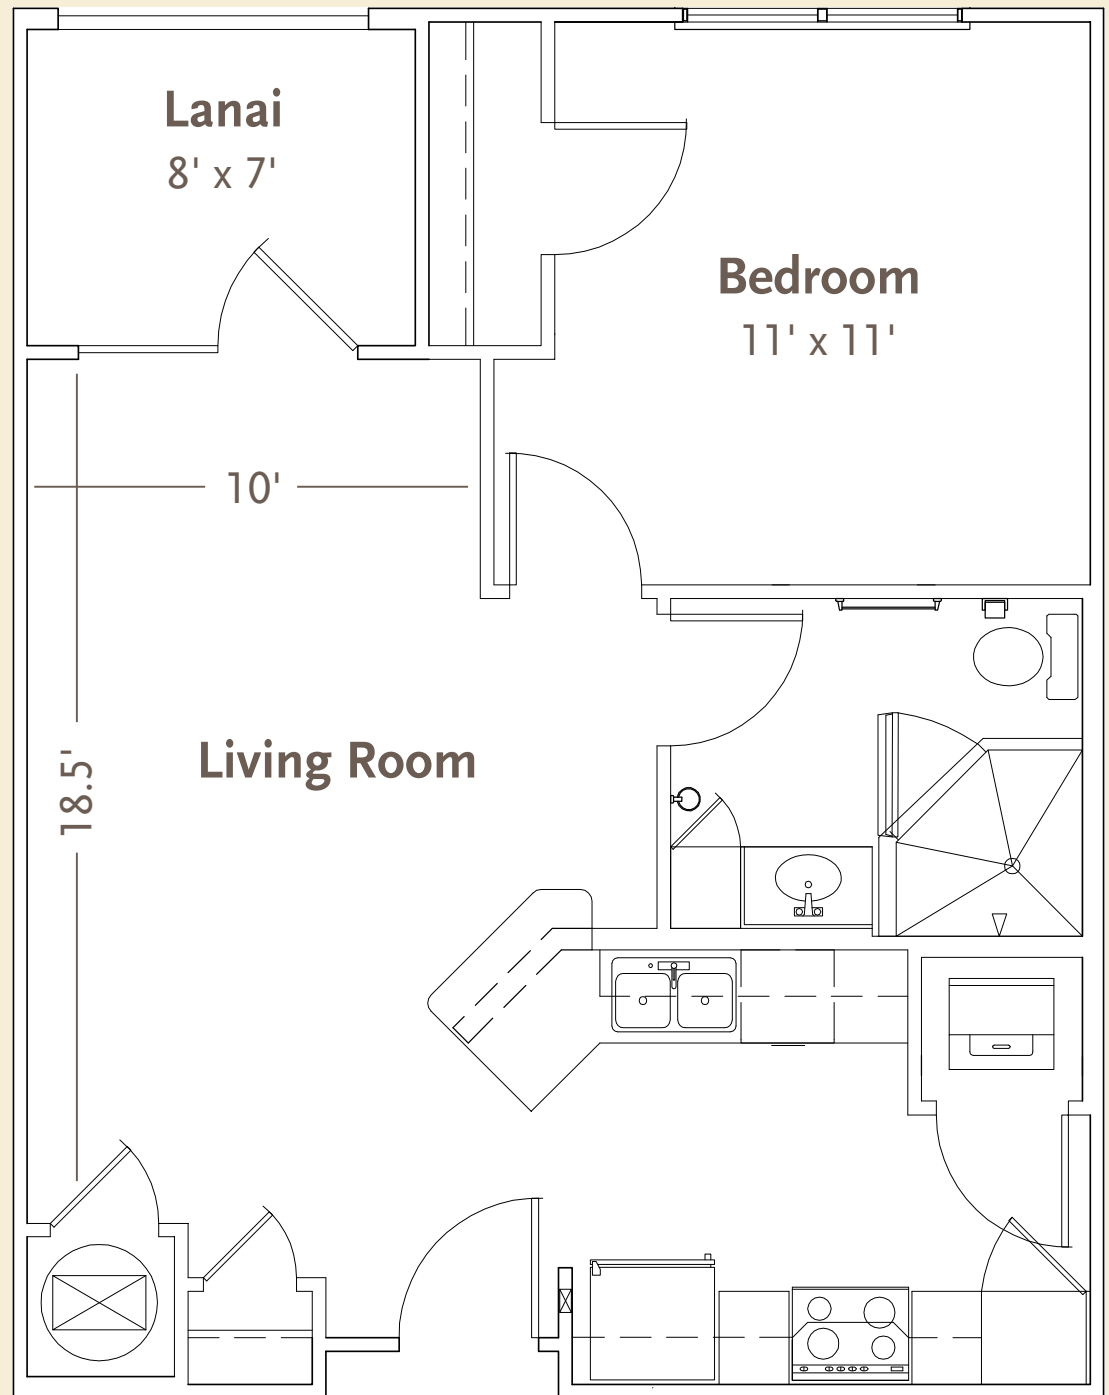

Seville

1 bedroom / 1 bathroom
631 square feet

(800) 229-4000

Measurements are approximate