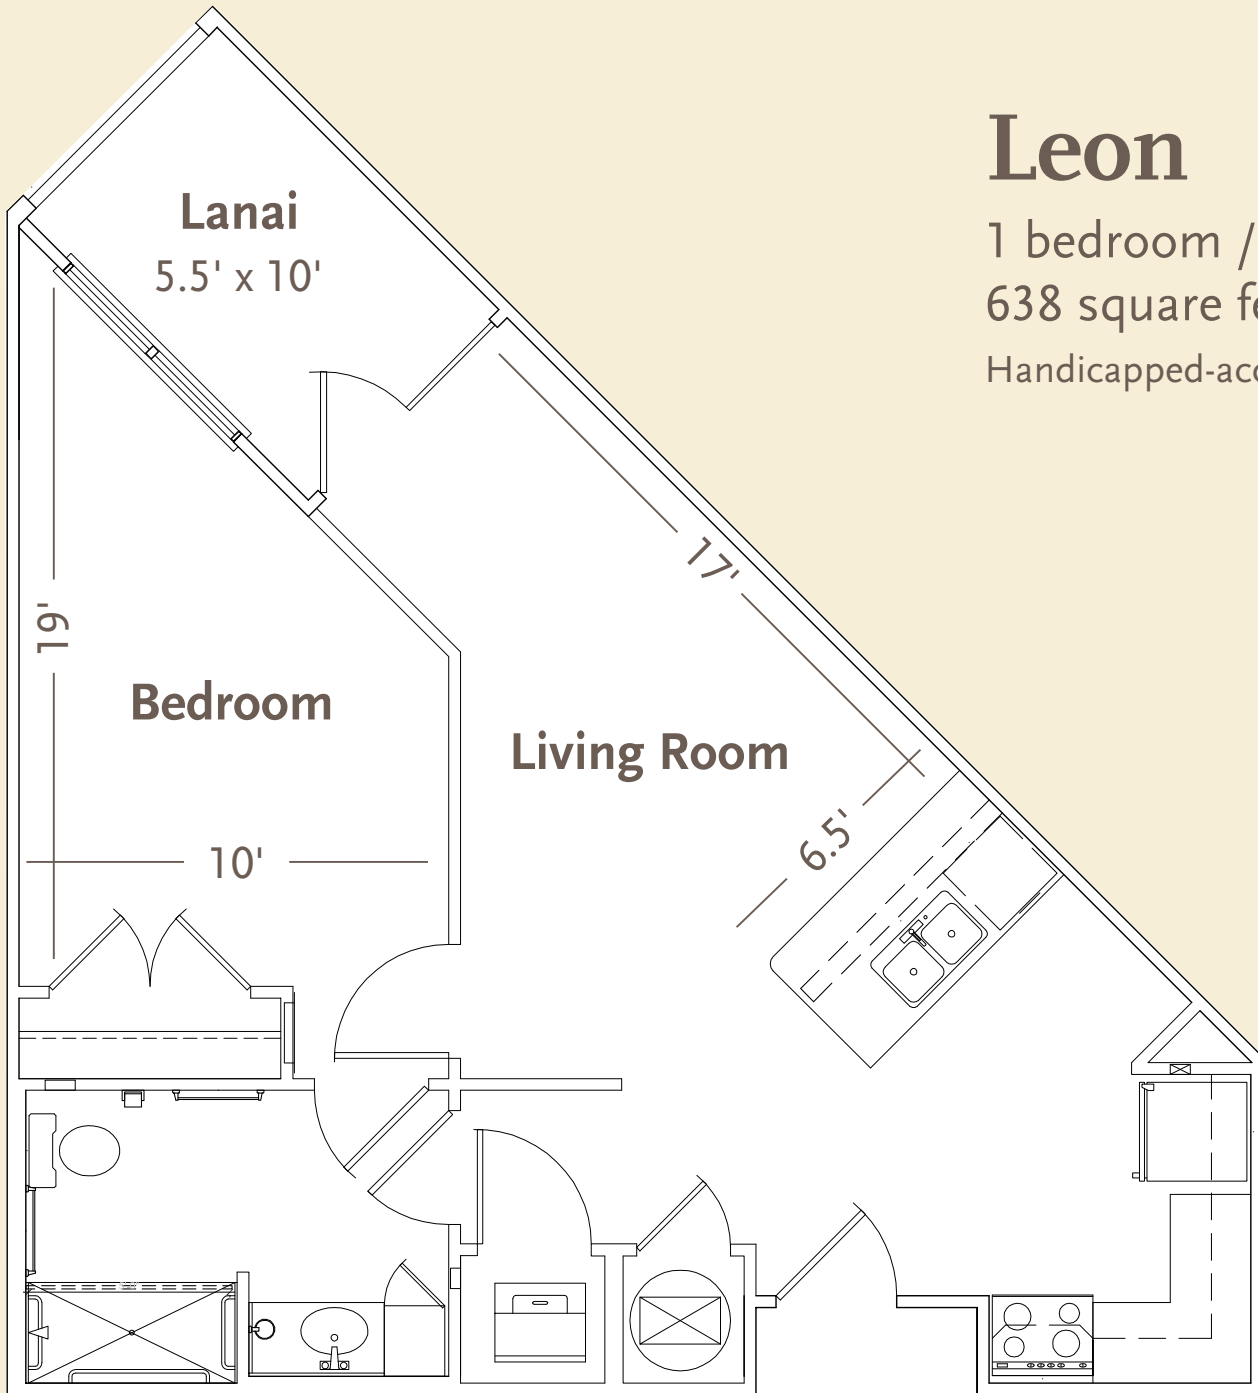

Leon

1 bedroom / 1 bathroom
638 square feet

Handicapped-accessible apartments available

Measurements are approximate

(800) 229-4000