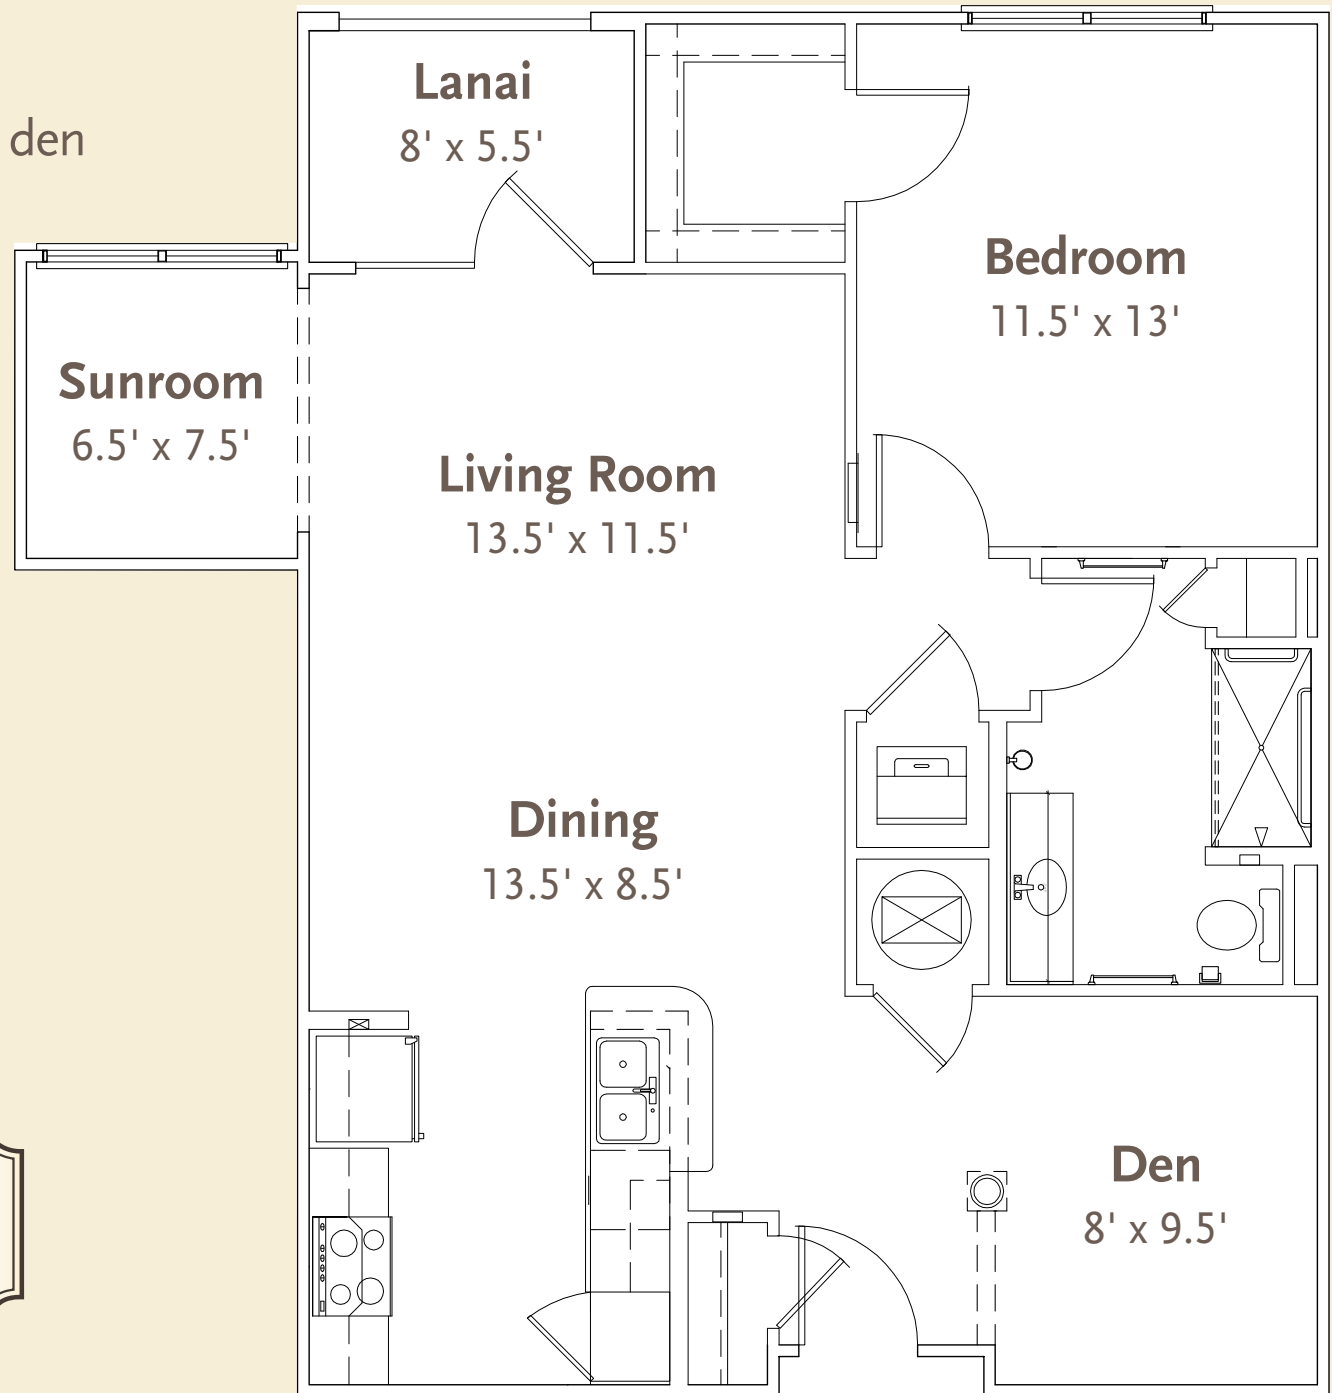

# Pontevedra

1 bedroom / 1 bathroom / den  
907 square feet

(800) 229-4000

Measurements are approximate