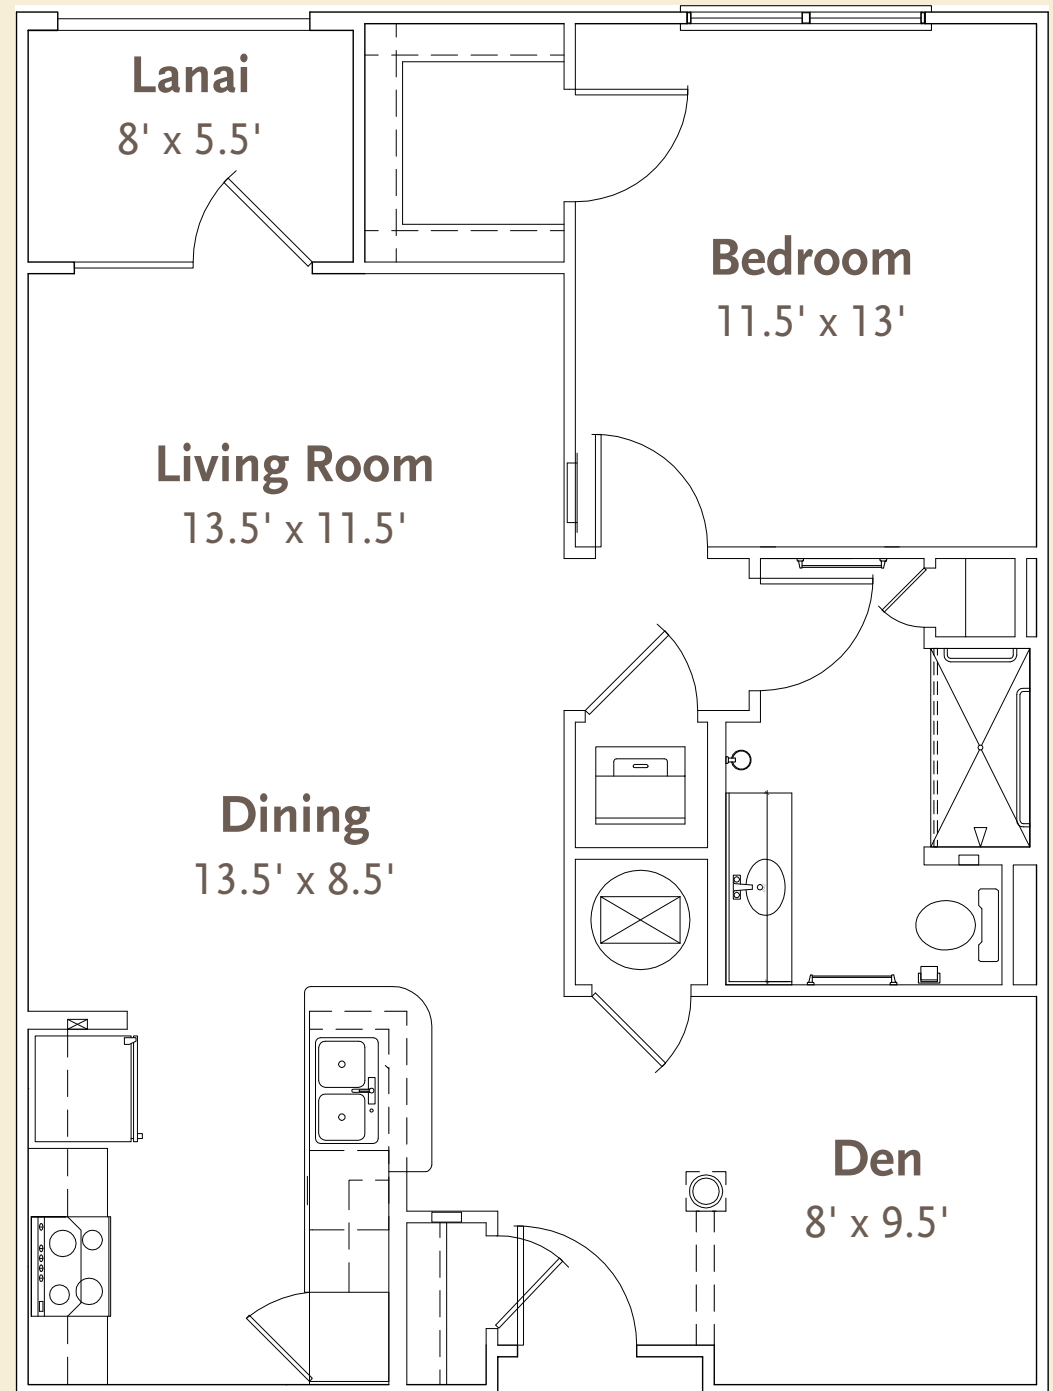

# Palamos

1 bedroom / 1 bathroom / den  
849 square feet

(800) 229-4000

Measurements are approximate