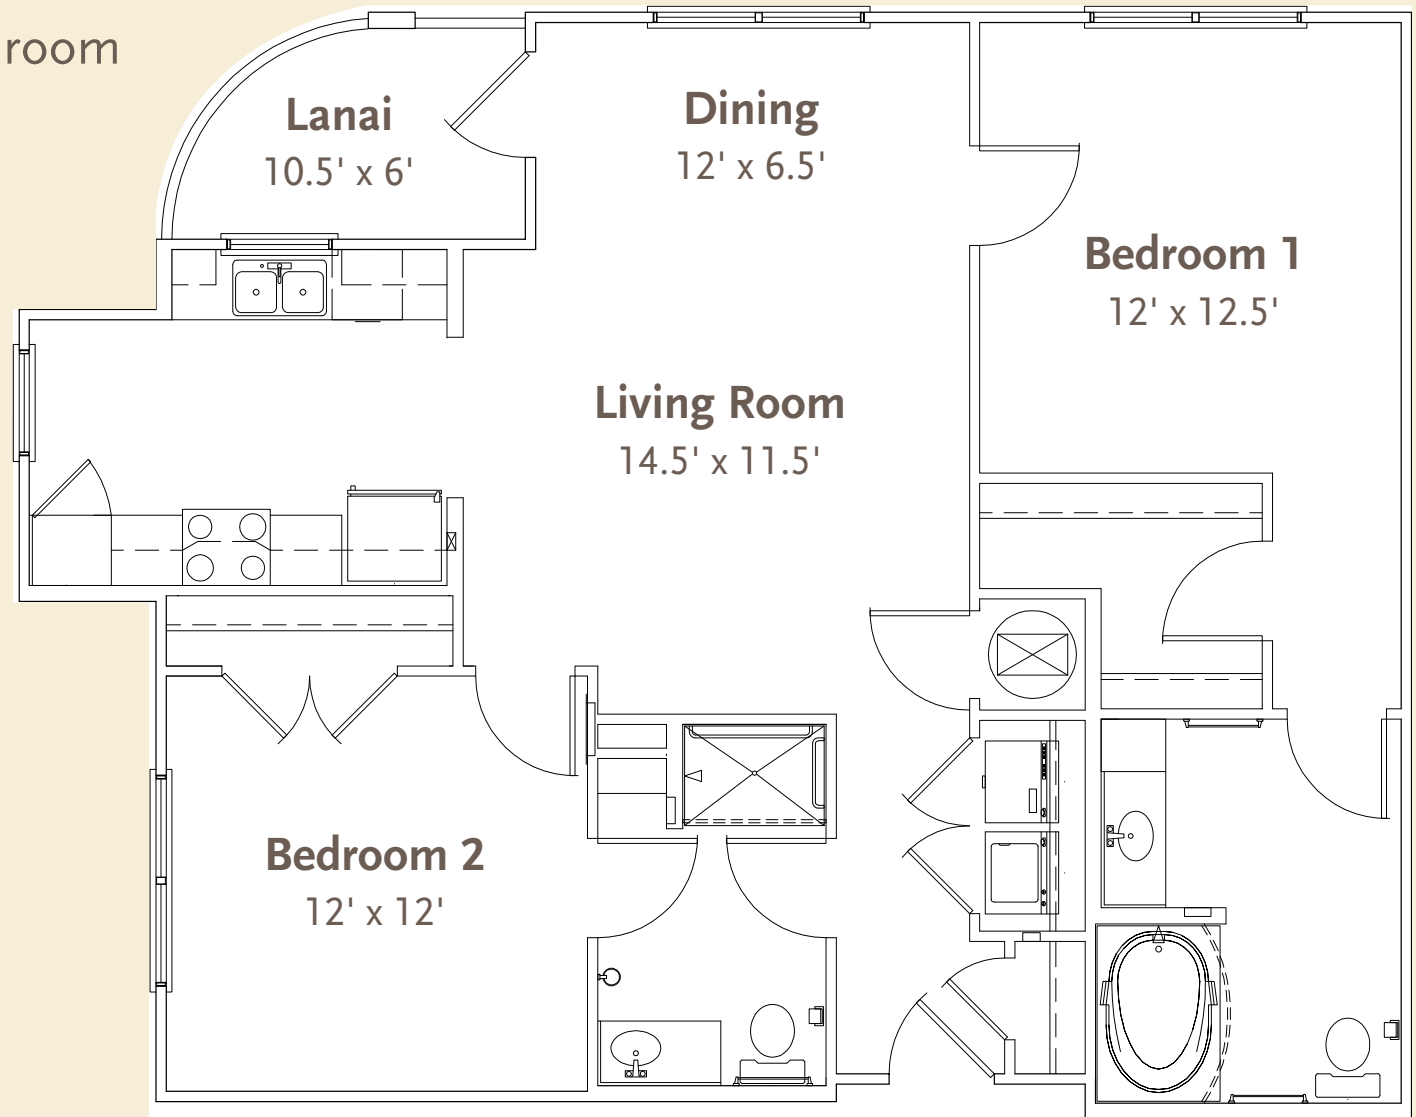

# Cordoba

2 bedroom / 2 bathroom  
1,074 square feet

(800) 229-4000

Measurements are approximate