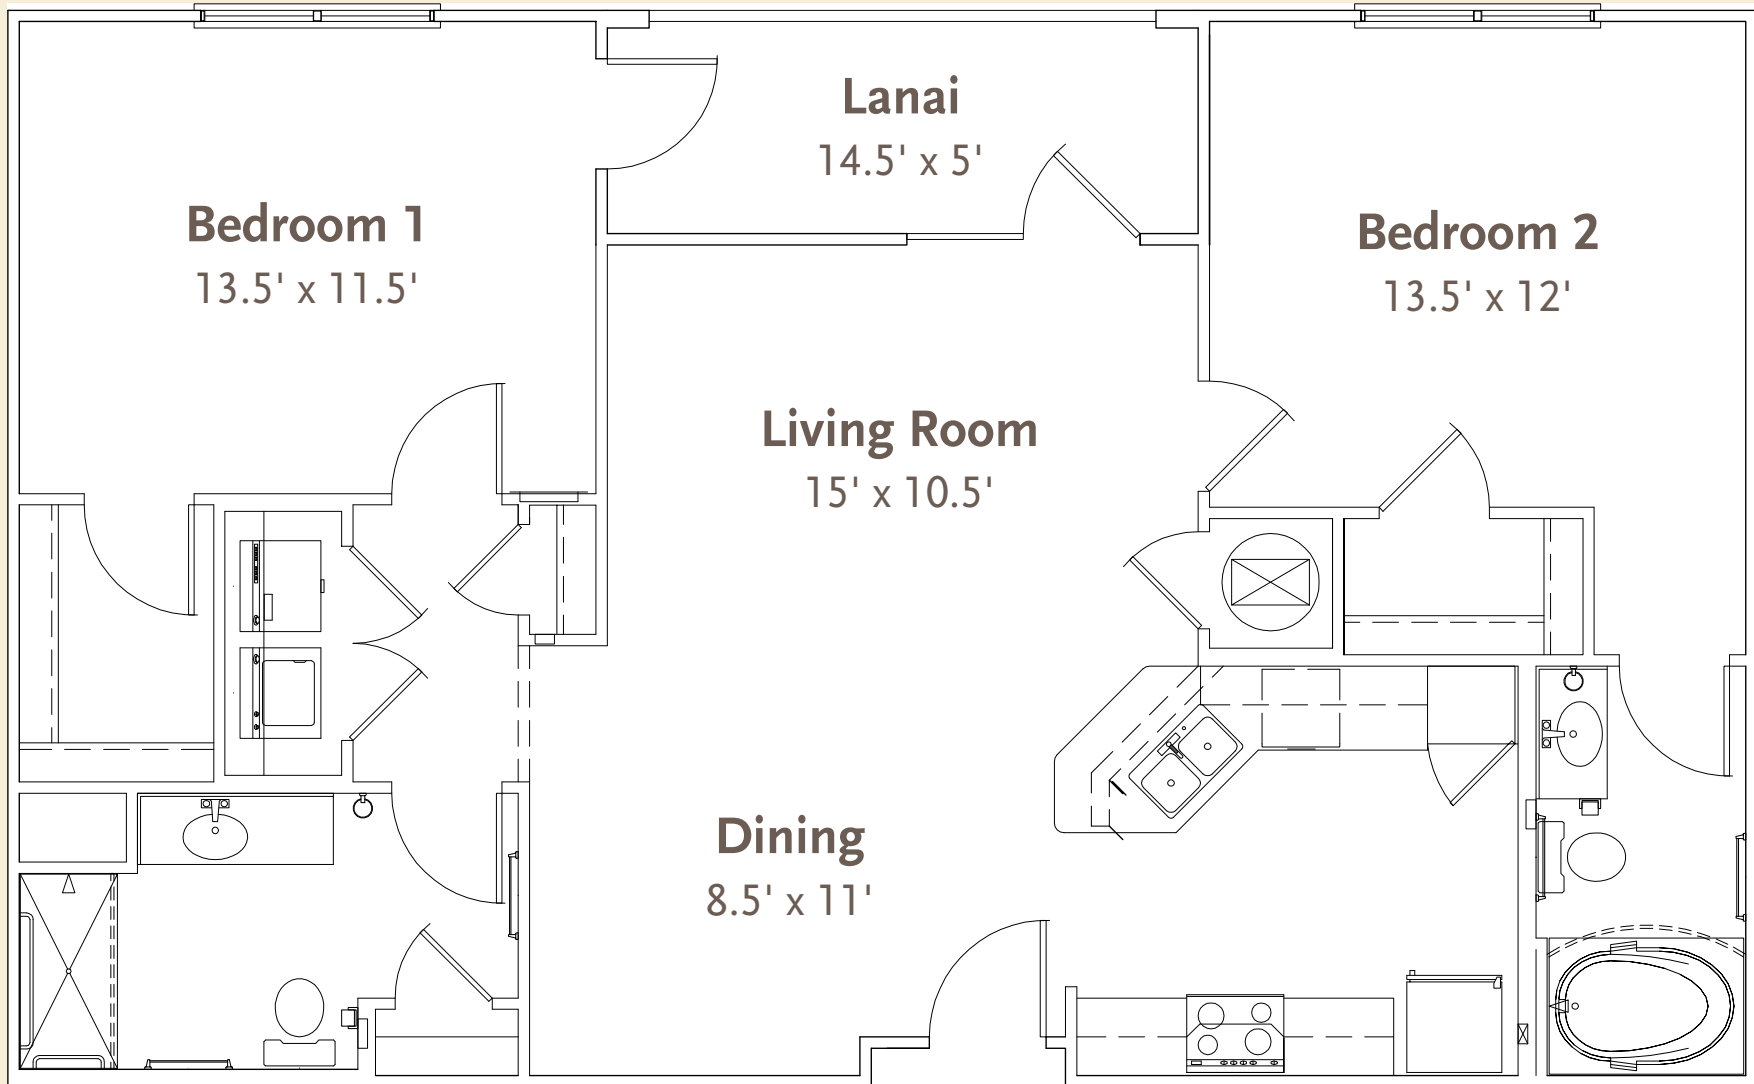

Valencia

2 bedroom / 2 bathroom 1,154 square feet

(800) 229-4000

Measurements are approximate