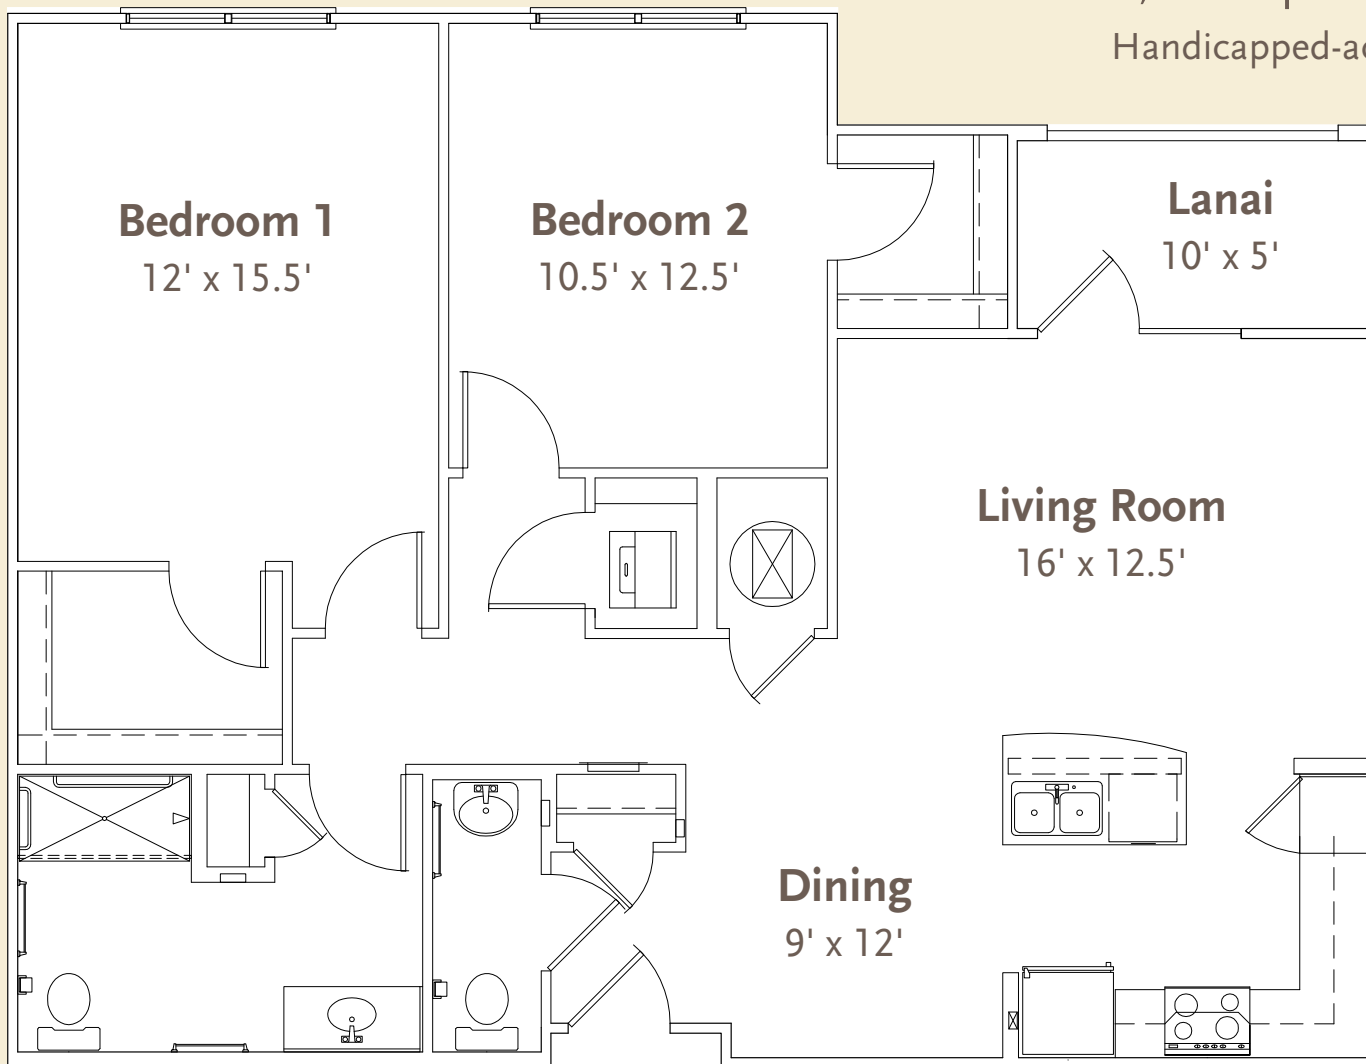

# Marbella

2 bedroom / 1.5 bathroom

1,128 square feet

Handicapped-accessible apartments available

(800) 229-4000

Measurements are approximate