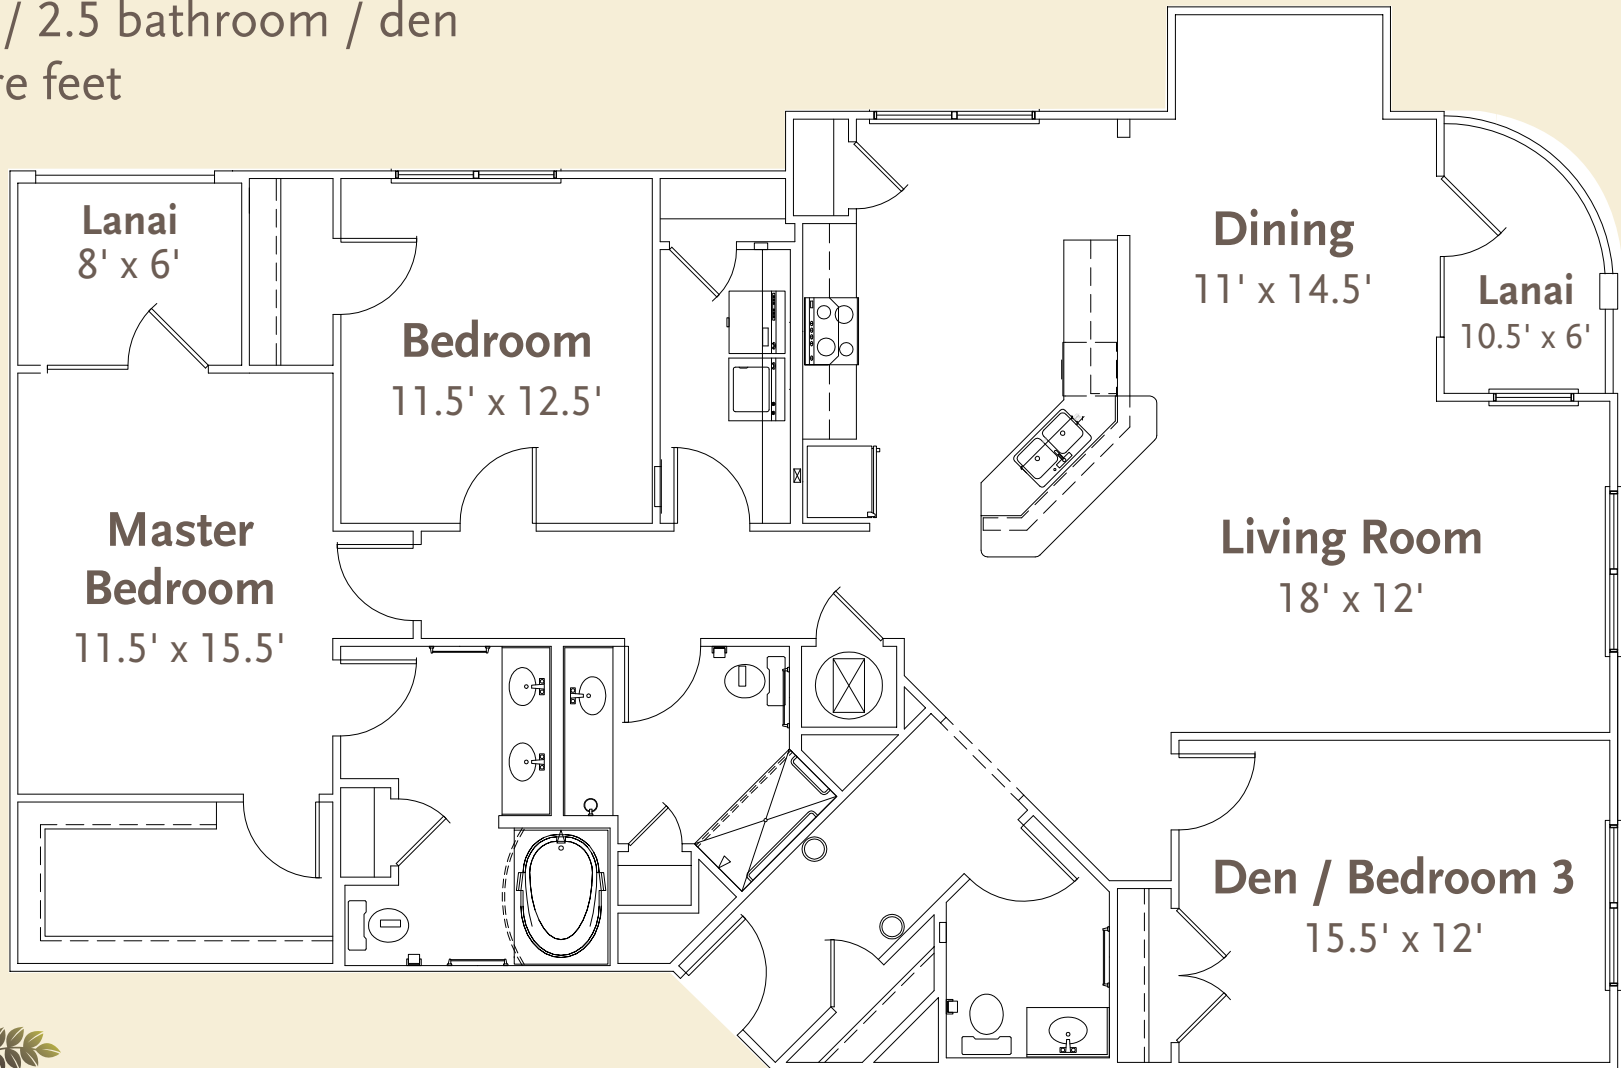

Barcelona

2 bedroom / 2.5 bathroom / den
1,882 square feet

(800) 229-4000

Measurements are approximate