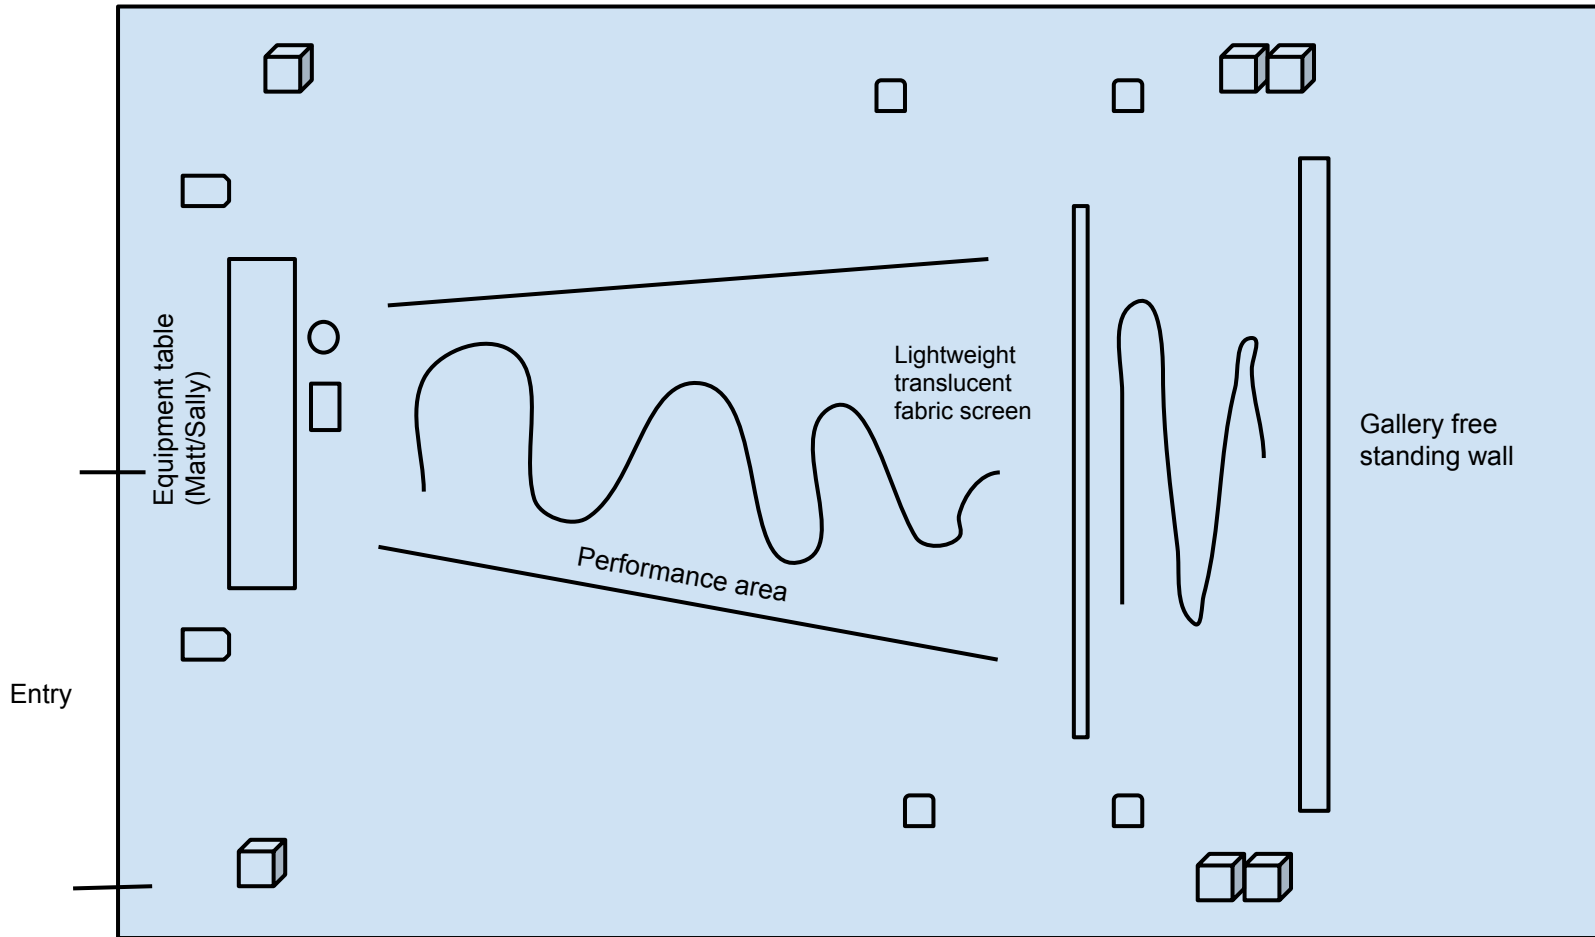

Equipment table holds Mac computer, 16 channel sound mixer, sound card, small sonic devices.

Audience seating /standing outside of performance area - keeping path from projector to screen clear

NB: ROOM MUST BE FULLY BLACKED OUT

 Kinect Camera

 Freestanding data projector on truss

 16mm Projectors on tables / plinths

 Camera Flashes (small)

 PA elements - 4 speakers & 2 Subs

 Area for performers to walk