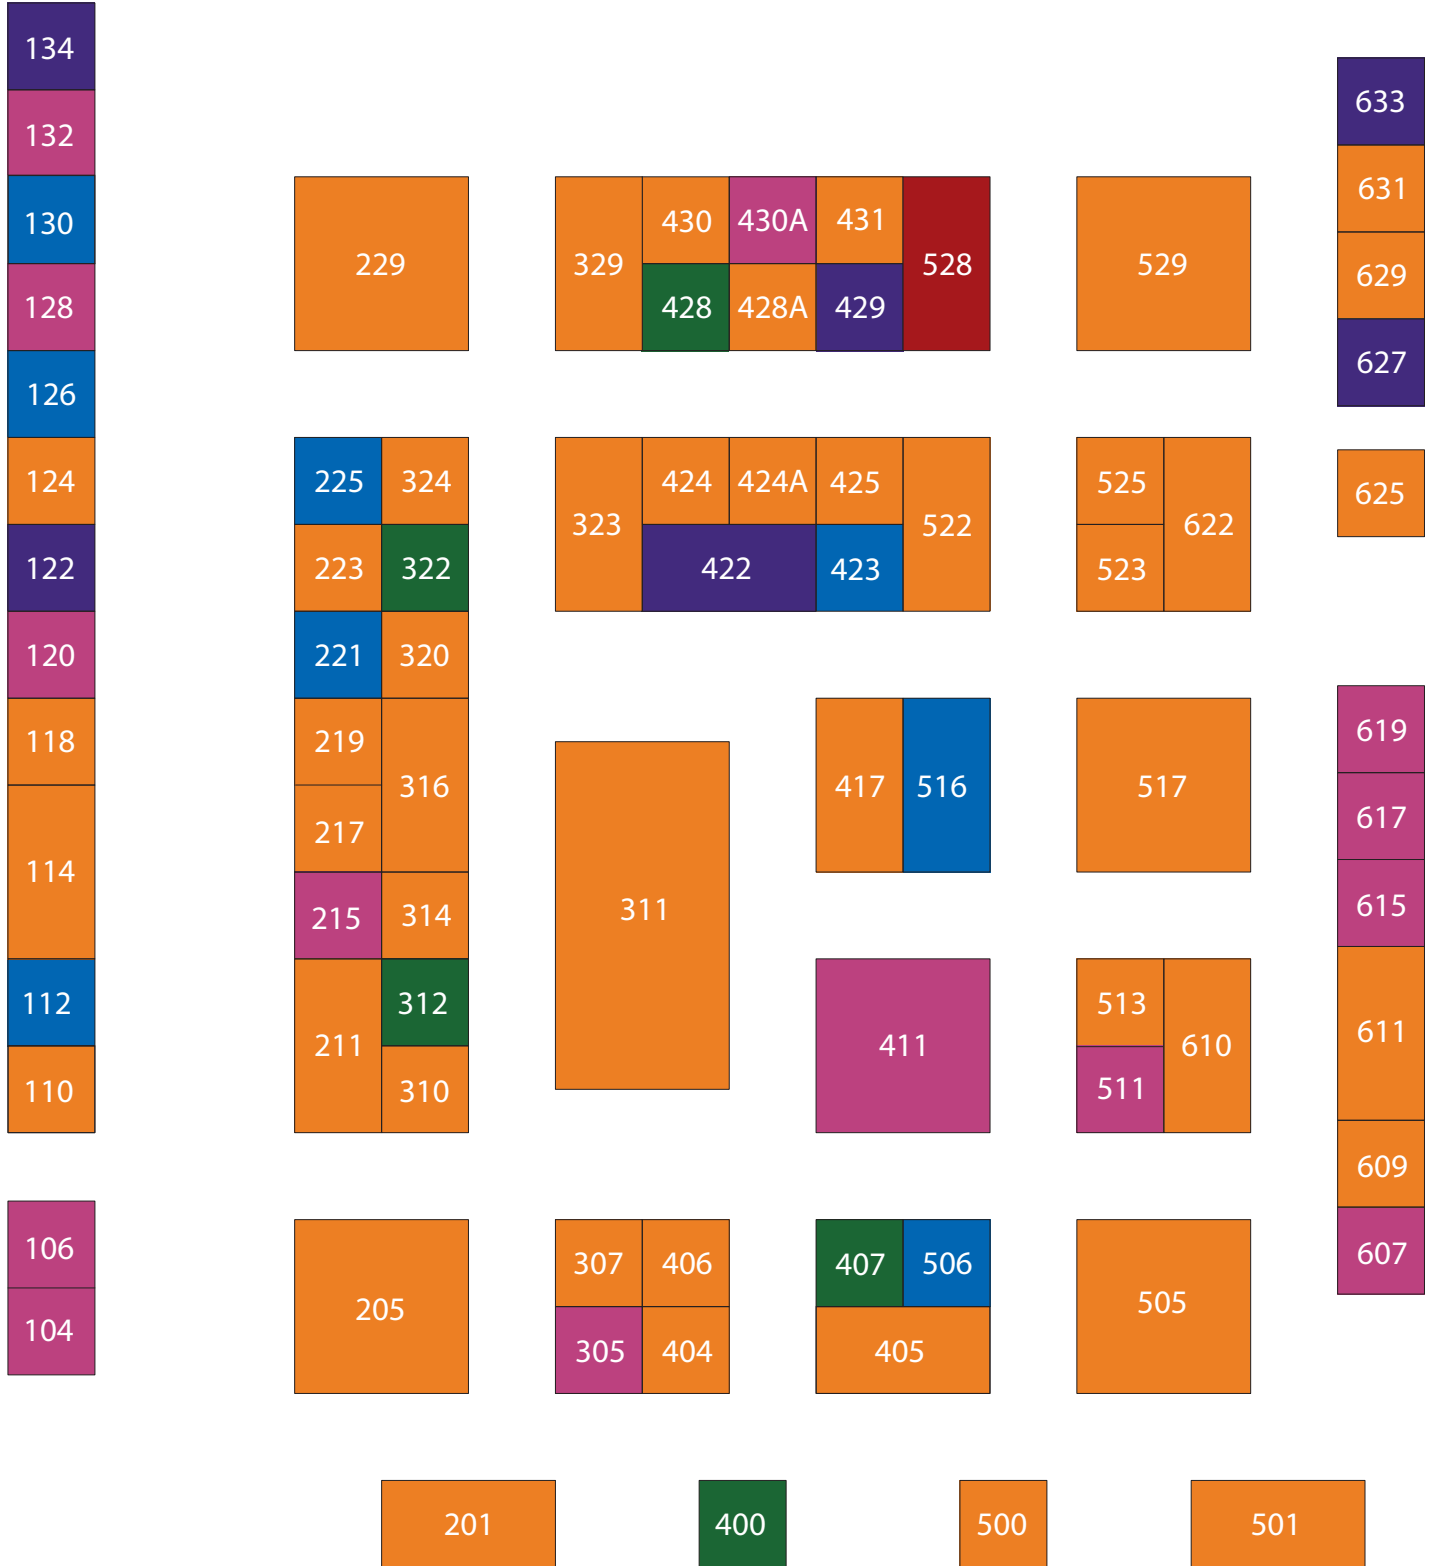

UPPER LOBBY LEVEL: Sparkle Ballroom/Exhibition Hall

- Banking Firm
- Insurance Agency/Carrier
- Public Accounting Firm
- Consultant
- Other Industry Classification
- Software/Hardware

Entrance