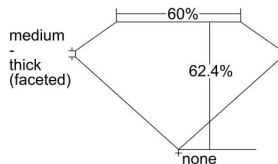

GIA®

FACSIMILE

GIA REPORT 6341540658

Verify this report at GIA.edu

GIA NATURAL DIAMOND DOSSIER®

January 09, 2020
GIA Report Number 6341540658
Shape and Cutting Style ..... Pear Brilliant
Measurements ..... 7.62 x 4.94 x 3.08 mm

GRADING RESULTS

Carat Weight ..... 0.70 carat
Color Grade I
Clarity Grade SI1

ADDITIONAL GRADING INFORMATION

Polish ..... Excellent
Symmetry ..... Very Good
Fluorescence ..... None
Clarity Characteristics ..... Crystal, Feather, Cavity
Inscription(s): GIA 6341540658

PROPORTIONS

Profile not to actual proportions

GRADING SCALES

GIA COLOR SCALE		GIA CLARITY SCALE			
COLORLESS	D	VERY VERY SLIGHTLY INCLUDED	FLAWLESS		
	E		INTERNALLY FLAWLESS		
	F	VERY SLIGHTLY INCLUDED	VVS₁		
	G		VVS₂		
	H		VS₁		
	NEAR COLORLESS	I	SLIGHTLY INCLUDED	VS₂	
		J		SI₁	
		FAINT	K	INCLUDED	SI₂
			L		I₁
			M		I₂
VERTICALLY FAINT	N	INCLUDED	I₃		
	O				
	P				
	Q				
	R				
LIGHT	S				
	T				
	U				
	V				
	W				
X					
Y					
Z