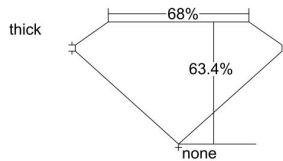

GIA®

FACSIMILE

GIA REPORT 6204707811

Verify this report at GIA.edu

GIA NATURAL DIAMOND DOSSIER®

November 01, 2019
GIA Report Number 6204707811
Shape and Cutting Style ..... **Cut-Cornered Rectangular Modified Brilliant**
Measurements ..... 5.73 x 4.64 x 2.95 mm

GRADING RESULTS

Carat Weight ..... 0.70 carat
Color Grade ..... H
Clarity Grade S11

ADDITIONAL GRADING INFORMATION

Polish ..... Excellent
Symmetry ..... Very Good
Fluorescence ..... Medium Blue
Clarity Characteristics..... Feather, Crystal, Cloud
Inscription(s): GIA 6204707811

PROPORTIONS

Profile not to actual proportions

GRADING SCALES

GIA COLOR SCALE		GIA CLARITY SCALE			
COLORLESS	D	VERY VERY SLIGHTLY INCLUDED	FLAWLESS		
	E		INTERNALLY FLAWLESS		
	F	VERY SLIGHTLY INCLUDED	VVS₁		
	G		VVS₂		
	H		VS₁		
	NEAR COLORLESS	I	SLIGHTLY INCLUDED	VS₂	
		J		S1₁	
		FAINT	K	INCLUDED	S1₂
			L		I₁
			M		I₂
VERT LIGHT	N	LIGHT	I₃		
	O				
	P				
	Q				
	R				
	S				
	T