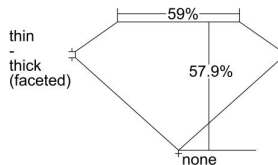

GIA®

FACSIMILE

GIA REPORT 3295972345

Verify this report at GIA.edu

GIA NATURAL DIAMOND DOSSIER®

July 28, 2018
GIA Report Number 3295972345
Shape and Cutting Style ..... Heart Brilliant
Measurements ..... 5.16 x 6.24 x 3.62 mm

GRADING RESULTS

Carat Weight ..... 0.71 carat
Color Grade ..... D
Clarity Grade SI2

ADDITIONAL GRADING INFORMATION

Polish ..... Very Good
Symmetry ..... Good
Fluorescence ..... Faint
Clarity Characteristics ..... Crystal
Inscription(s): GIA 3295972345

PROPORTIONS

Profile not to actual proportions

GRADING SCALES

GIA COLOR SCALE		GIA CLARITY SCALE			
COLORLESS	D	VERY VERY SLIGHTLY INCLUDED	FLAWLESS		
	E		INTERNALLY FLAWLESS		
	F	VERY SLIGHTLY INCLUDED	VVS₁		
	G		VVS₂		
	H		VS₁		
	NEAR COLORLESS	I	SLIGHTLY INCLUDED	VS₂	
		J		SI₁	
		FAINT	K	INCLUDED	SI₂
			L		I₁
			M		I₂
VERTICALLY LIGHT	N	LIGHT	I₃		
	O				
	P				
	Q				
	R