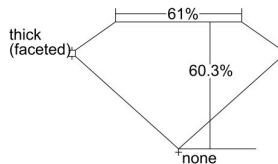

GIA®

FACSIMILE

GIA REPORT 1298896283

Verify this report at GIA.edu

GIA NATURAL DIAMOND DOSSIER®

July 21, 2018
GIA Report Number 1298896283
Shape and Cutting Style ..... Heart Brilliant
Measurements ..... 5.22 x 6.17 x 3.72 mm

GRADING RESULTS

Carat Weight ..... 0.70 carat
Color Grade ..... F
Clarity Grade I1

ADDITIONAL GRADING INFORMATION

Polish ..... Excellent
Symmetry ..... Very Good
Fluorescence ..... None
Clarity Characteristics ..... Feather, Cloud
Inscription(s): GIA 1298896283

PROPORTIONS

Profile not to actual proportions

GRADING SCALES

GIA COLOR SCALE		GIA CLARITY SCALE			
COLORLESS	D	VERY VERY SLIGHTLY INCLUDED	FLAWLESS		
	E		INTERNALLY FLAWLESS		
	F	VERY SLIGHTLY INCLUDED	VVS₁		
	G		VVS₂		
	H		VS₁		
	NEAR COLORLESS	I	SLIGHTLY INCLUDED	VS₂	
		J		SI₁	
		FAINT	K	INCLUDED	SI₂
			L		I₁
			M		I₂
VERT LIGHT	N	INCLUDED	I₃		
	O				
	P				
	Q				
	R				
	S				
	T				
LIGHT	U				
	V				
	W				
	X				
Y					
Z