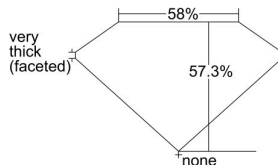

GIA®

FACSIMILE

GIA REPORT 2286249276

Verify this report at GIA.edu

GIA NATURAL DIAMOND DOSSIER®

March 07, 2018
GIA Report Number 2286249276
Shape and Cutting Style ..... Heart Brilliant
Measurements ..... 5.77 x 6.30 x 3.61 mm

GRADING RESULTS

Carat Weight ..... 0.80 carat
Color Grade I
Clarity Grade SI1

ADDITIONAL GRADING INFORMATION

Polish ..... Very Good
Symmetry ..... Very Good
Fluorescence ..... Medium Blue
Clarity Characteristics ..... Twinning Wisp
Inscription(s): GIA 2286249276

PROPORTIONS

Profile not to actual proportions

GRADING SCALES

GIA COLOR SCALE		GIA CLARITY SCALE			
COLORLESS	D	VERY VERY SLIGHTLY INCLUDED	FLAWLESS		
	E		INTERNALLY FLAWLESS		
	F	VERY SLIGHTLY INCLUDED	VVS₁		
	G		VVS₂		
	H		VS₁		
	NEAR COLORLESS	I	SLIGHTLY INCLUDED	VS₂	
		J		SI₁	
		FAINT	K	INCLUDED	SI₂
			L		I₁
			M		I₂
VERTICALLY LIGHT	N	INCLUDED	I₃		
	O				
	P				
	Q				
	R				
	S				
LIGHT	T				
	U				
	V				
	W				
	X				
	Y				
	Z