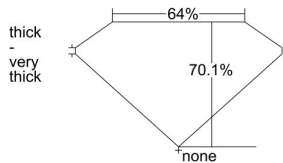

GIA®

FACSIMILE

GIA REPORT

7262698453

Verify this report at gia.edu

GIA DIAMOND DOSSIER®

August 22, 2017
GIA Report Number 7262698453
Shape and Cutting Style ..... Square Emerald Cut
Measurements ..... 4.85 x 4.73 x 3.32 mm

GRADING RESULTS

Carat Weight ..... 0.70 carat
Color Grade ..... F
Clarity Grade VS1

ADDITIONAL GRADING INFORMATION

Polish ..... Excellent
Symmetry ..... Very Good
Fluorescence ..... None
Clarity Characteristics ..... Crystal, Cloud, Pinpoint
Inscription(s): GIA 7262698453

PROPORTIONS

Profile not to actual proportions

GRADING SCALES

GIA COLOR SCALE		GIA CLARITY SCALE			
COLORLESS	D	VERY VERY SLIGHTLY INCLUDED	FLAWLESS		
	E		INTERNALLY FLAWLESS		
	F	VERY SLIGHTLY INCLUDED	VVS₁		
	G		VVS₂		
	H		VS₁		
	NEAR COLORLESS	I	SLIGHTLY INCLUDED	VS₂	
		J		SI₁	
		FAINT	K	INCLUDED	SI₂
			L		I₁
			M		I₂
VERY LIGHT	N	LIGHT	I₃		
	O				
	P				
	Q				
LIGHT	R				
	S				
	T				
	U				
	V				
	Z