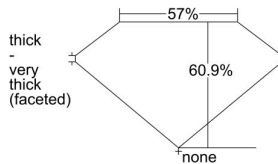

GIA®

FACSIMILE

GIA REPORT 2266662980

Verify this report at gia.edu

GIA DIAMOND DOSSIER®

August 21, 2017
GIA Report Number 2266662980
Shape and Cutting Style ..... Heart Brilliant
Measurements ..... 4.99 x 6.22 x 3.79 mm

GRADING RESULTS

Carat Weight ..... 0.72 carat
Color Grade ..... J
Clarity Grade VVS1

ADDITIONAL GRADING INFORMATION

Polish ..... Excellent
Symmetry ..... Very Good
Fluorescence ..... Strong Blue
Clarity Characteristics ..... Pinpoint, Feather
Inscription(s): GIA 2266662980

PROPORTIONS

Profile not to actual proportions

GRADING SCALES

GIA COLOR SCALE		GIA CLARITY SCALE			
COLORLESS	D	VERY VERY SLIGHTLY INCLUDED	FLAWLESS		
	E		INTERNALLY FLAWLESS		
	F	VERY SLIGHTLY INCLUDED	VVS₁		
	G		VVS₂		
	H		VS₁		
	NEAR COLORLESS	I	SLIGHTLY INCLUDED	VS₂	
		J		SI₁	
		FAINT	K	INCLUDED	SI₂
			L		I₁
			M		I₂
VERY LIGHT	N	LIGHT	I₃		
	O				
	P				
	Q				
	R