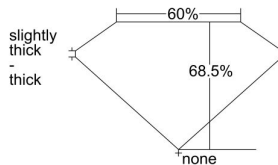

GIA®

FACSIMILE

GIA REPORT 1182658431

Verify this report at gia.edu

GIA DIAMOND DOSSIER®

August 10, 2017
GIA Report Number 1182658431
Shape and Cutting Style ..... Square Emerald Cut
Measurements ..... 5.11 x 4.85 x 3.32 mm

GRADING RESULTS

Carat Weight ..... 0.70 carat
Color Grade ..... E
Clarity Grade VS2

ADDITIONAL GRADING INFORMATION

Polish ..... Very Good
Symmetry ..... Good
Fluorescence ..... None
Clarity Characteristics ..... Crystal, Cloud
Inscription(s): GIA 1182658431

PROPORTIONS

Profile not to actual proportions

GRADING SCALES

GIA COLOR SCALE		GIA CLARITY SCALE			
COLORLESS	D	VERY VERY SLIGHTLY INCLUDED	FLAWLESS		
	E		INTERNALLY FLAWLESS		
	F	VERY SLIGHTLY INCLUDED	VVS₁		
	G		VVS₂		
	H		VS₁		
	NEAR COLORLESS	I	SLIGHTLY INCLUDED	VS₂	
		J		SI₁	
		FAINT	K	INCLUDED	SI₂
			L		I₁
			M		I₂
VERY LIGHT			N	INCLUDED	I₃
			O		
			P		
	Q				
LIGHT	R				
	S				
	T				
	U				
	V				
	Z