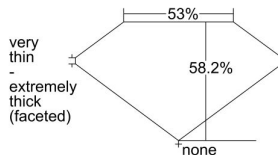

GIA®

FACSIMILE

GIA REPORT 6262483786

Verify this report at gia.edu

GIA DIAMOND DOSSIER®

July 31, 2017
GIA Report Number 6262483786
Shape and Cutting Style ..... Heart Brilliant
Measurements ..... 5.43 x 5.93 x 3.45 mm

GRADING RESULTS

Carat Weight ..... 0.70 carat
Color Grade I
Clarity Grade VS2

ADDITIONAL GRADING INFORMATION

Polish ..... Excellent
Symmetry ..... Very Good
Fluorescence ..... None
Clarity Characteristics..... Crystal, Cloud, Feather, Cavity
Inscription(s): GIA 6262483786

PROPORTIONS

Profile not to actual proportions

GRADING SCALES

GIA COLOR SCALE		GIA CLARITY SCALE		
COLORLESS	D	VERY VERY SLIGHTLY INCLUDED	FLAWLESS	
	E		INTERNALLY FLAWLESS	
	F		VVS₁	
	G		VVS₂	
	NEAR COLORLESS	H	VERY SLIGHTLY INCLUDED	VS₁
		I		VS₂
		J		SI₁
		K		SI₂
	FAINT	L	INCLUDED	I₁
		M		I₂
N		I₃		
O				
VERT LIGHT	P			
	Q			
	R			
	S			
	T			
	U			
	V			
	W			
LIGHT	X			
	Y			
	Z