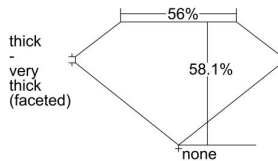

GIA®

FACSIMILE

GIA REPORT

7242019944

Verify this report at gia.edu

GIA DIAMOND DOSSIER®

October 27, 2016
GIA Report Number 7242019944
Shape and Cutting Style ..... Heart Brilliant
Measurements ..... 5.15 x 6.28 x 3.65 mm

GRADING RESULTS

Carat Weight ..... 0.72 carat
Color Grade ..... G
Clarity Grade SI2

ADDITIONAL GRADING INFORMATION

Polish ..... Very Good
Symmetry ..... Very Good
Fluorescence ..... None
Clarity Characteristics ..... Crystal
Inscription(s): GIA 7242019944

PROPORTIONS

Profile not to actual proportions

GRADING SCALES

GIA COLOR SCALE		GIA CLARITY SCALE			
COLORLESS	D	VERY VERY SLIGHTLY INCLUDED	FLAWLESS		
	E		INTERNALLY FLAWLESS		
	F	VERY SLIGHTLY INCLUDED	VVS₁		
	G		VVS₂		
	H		VS₁		
	NEAR COLORLESS	I	SLIGHTLY INCLUDED	VS₂	
		J		SI₁	
		FAINT	K	INCLUDED	SI₂
			L		I₁
			M		I₂
VERY LIGHT	N		INCLUDED	I₃	
	O				
	P				
	Q				
	LIGHT		R		
		S			
		T