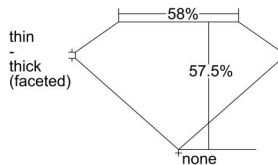

GIA®

FACSIMILE

GIA REPORT 2247030412

Verify this report at gia.edu

GIA DIAMOND DOSSIER®

October 24, 2016
GIA Report Number 2247030412
Shape and Cutting Style ..... Heart Brilliant
Measurements ..... 5.37 x 6.39 x 3.68 mm

GRADING RESULTS

Carat Weight ..... 0.71 carat
Color Grade ..... H
Clarity Grade SI1

ADDITIONAL GRADING INFORMATION

Polish ..... Very Good
Symmetry ..... Good
Fluorescence ..... Strong Blue
Clarity Characteristics..... Crystal, Feather, Cavity
Inscription(s): GIA 2247030412

PROPORTIONS

Profile not to actual proportions

GRADING SCALES

GIA COLOR SCALE		GIA CLARITY SCALE			
COLORLESS	D	VERY VERY SLIGHTLY INCLUDED	FLAWLESS		
	E		INTERNALLY FLAWLESS		
	F	VERY SLIGHTLY INCLUDED	VVS₁		
	G		VVS₂		
	H		VS₁		
	NEAR COLORLESS	I	SLIGHTLY INCLUDED	VS₂	
		J		SI₁	
		FAINT	K	INCLUDED	SI₂
			L		I₁
			M		I₂
VERY LIGHT	N	LIGHT	I₃		
	O				
	P				
	Q				
LIGHT	R				
	S				
	T				
	U				
	V				
	Z