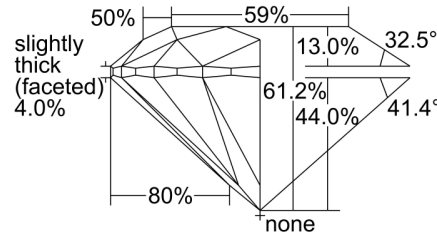

**GIA DIAMOND GRADING REPORT**

March 26, 2015  
 GIA Report Number ..... 2171081669  
 Shape and Cutting Style ..... Round Brilliant  
 Measurements ..... 9.31 - 9.33 x 5.71 mm

**GRADING RESULTS**

Carat Weight ..... 3.04 carat  
 Color Grade ..... J  
 Clarity Grade ..... SI2  
 Cut Grade ..... Excellent

**PROPORTIONS**

Profile to actual proportions

**CLARITY CHARACTERISTICS**

**KEY TO SYMBOLS\***

-  Twinning Wisp
-  Feather
-  Crystal

\* Red symbols denote internal characteristics (inclusions). Green or black symbols denote external characteristics (blemishes). Diagram is an approximate representation of the diamond, and symbols shown indicate type, position, and approximate size of clarity characteristics. All clarity characteristics may not be shown. Details of finish are not shown.