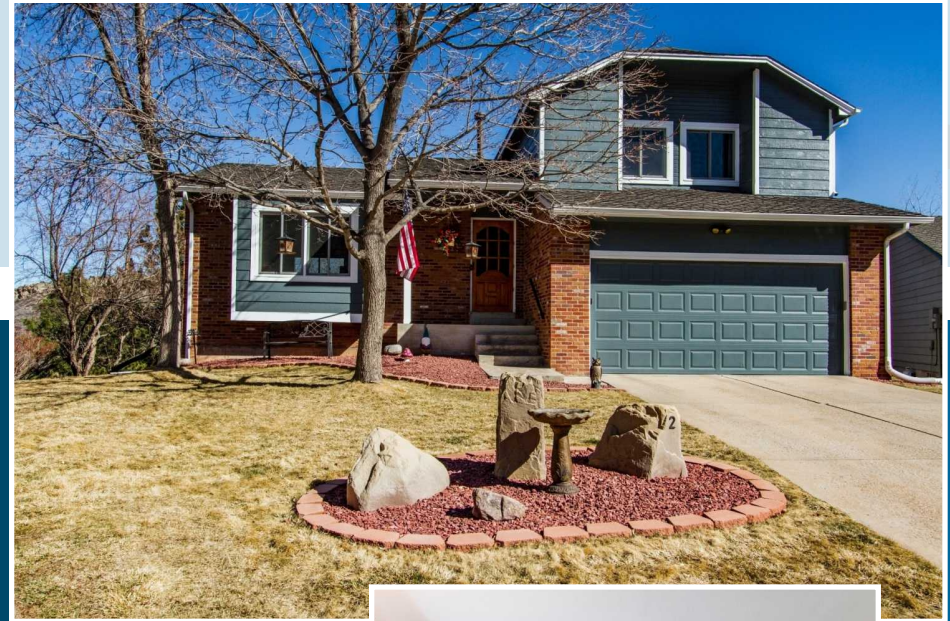

Sold

\$560,000

**2 Mountain Ash
Littleton, CO 80127**

Exclusively Listed By Ryan Overby

HomeSmart Cherry Creek

8300 E Maplewood Ave100, Greenwood Village, CO 80111

Call - Office: (720) 308-2890

Move-in Ready in Ken Caryl Valley!