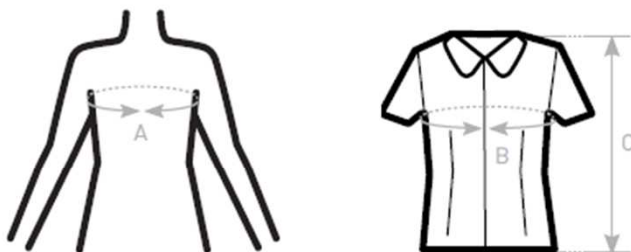

SHIRTS

B&C Oxford SSL /women

THE SHIRT CULTURE
BE INSPIRED

SIZES

B&C OXFORD SSL /W.	US	XS	S	M	L	XL	XXL	XXXL	4XL	5XL	6XL
A DRESS SIZE	FR	36	38	40	42	44	46	48	50	52	54
	IT	40	42	44	46	48	50	52	54	56	58
	EU	34	36	38	40	42	44	46	48	50	52
	UK	8	10	12	14	16	18	20	22	24	26
B CHEST SIZE	CM	91	96	101	106	111	116	121	126	131	136
C BODY LENGTH	CM	65	66	67	68	69	70	71	72	73	74